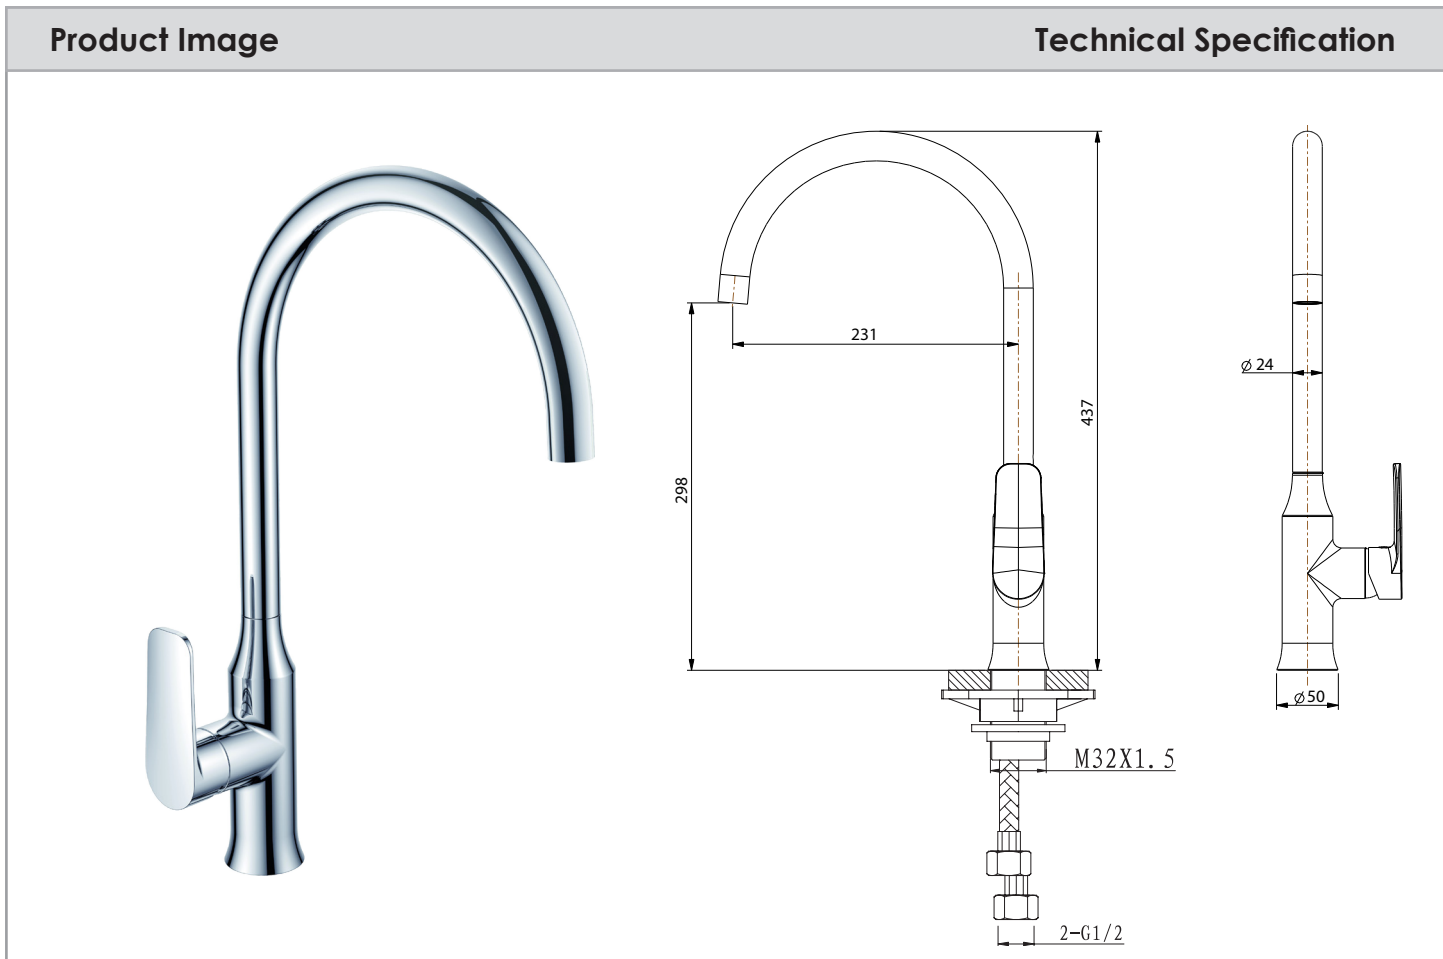

PACE GOOSENECK KITCHEN MIXER

Description	
Pace Gooseneck Kitchen Mixer WELS 5 Star / 6 Lpm	
KM422622 KM422622MB	Chrome Matte Black

Additional Information
<ul style="list-style-type: none"> • 15 Year Replacement Warranty* • 35mm European Ceramic Cartridge • Quality PEX Connection Hoses • Superior Flow Regulator
<div style="display: flex; justify-content: space-around; align-items: center;">   </div>