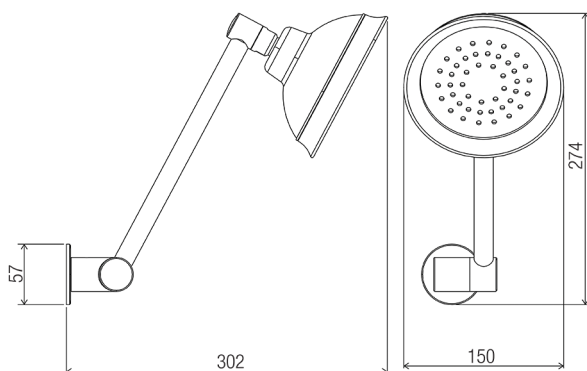

**DIMENSIONS**

**INDICATIVE IMAGE**

**PADDINGTON/CLICKLOCK™ ARM**

**Product Code - Finish**

- OH 005D C - Chrome

**Features**

- ABS 150 mm domed shower with rub-clean spray diffusor
- Brass 300 mm adjustable/orbital arm with flow INTERCHANGE® spigot
- Brass 57 mm wall flange
- Chrome plated finish
- Full pattern spray

**Compliance**

- Watermark AS/NZS 3662 WMKT 21147
- WELS 3 Star license number 0046 – 9 L/min water flow rating

**Warranty**

**See Con-Serv warranty policy for full details.**

**CON-SERV CORPORATION AUSTRALIA PTY. LTD.**