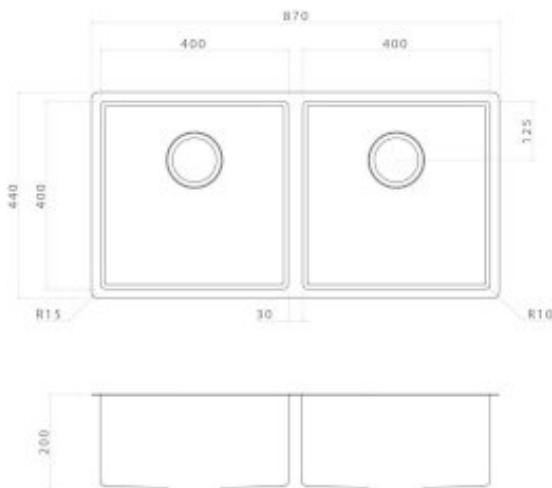

PRISM DOUBLE BOWL UNDERMOUNT/OVERMOUNT

VISIT SPECIFY.CAROMA.COM.AU

The below products have been shared with you through the Caroma Specify website.
Visit specify.caroma.com.au to find more inspirational and innovative bathroom products.

C L Δ R K

PRISM DOUBLE BOWL UNDERMOUNT/OVERMOUNT

The Clark Prism sink range gives you the flexibility of installing undermount or overmount. It consists of Single Bowl, 1.5 Bowl and Double Bowl Undermount. Select a single bowl if you're short on space or go for a pair for added practicality.

- 10mm bowl radius
- Under mount and over mount installation
- 304 grade 1.2mm stainless steel
- Carton size: 870L x 440W x 200D

PRODUCT CODES

PPR20B Prism Double Bowl Undermount/Overmount $1,145.00*

© COPYRIGHT 2014 - CAROMA INDUSTRIES LIMITED

*All price are recommended retail inclusive of GST in AUD. To be used as a guide only, prices may vary between model variations, and are subject to change without notice.
A number of brands and products on this page are the subject of registered trade marks, register designs and/or registered patents. View full disclaimer on specify.caroma.com.au