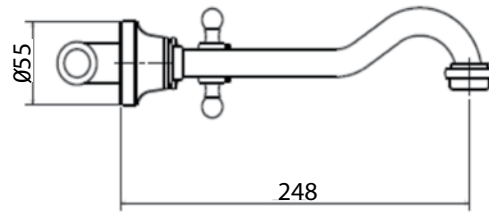

THE PROVINCIAL COLLECTION

BATHROOM TECHNICAL SPECS

2010C – Twin handle basin mixer

2075C – Basin spout

2035C – Bath spout

2200C – Top assemblies

PRSH200 – Showerhead

2060C – 3 piece basin set

2150C – Single lever basin mixer

KITCHEN TECHNICAL SPECS

2050C – Single lever kitchen mixer

2000C – Twin handle kitchen mixer

THE ARMANDO VICARIO TAPWARE COLLECTION
IS DISTRIBUTED IN AUSTRALIA BY ABEY.

Important Information