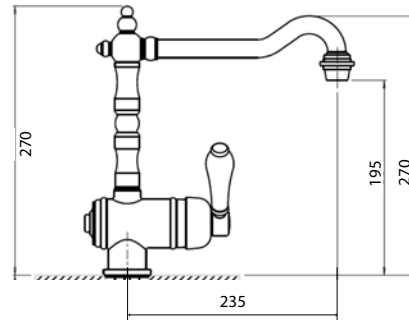

THE PROVINCIAL COLLECTION

BATHROOM TECHNICAL SPECS

2010C – Twin handle basin mixer

2075C – Basin spout

2035C – Bath spout

2200C – Top assemblies

PRSH200 – Showerhead

2060C – 3 piece basin set

2150C – Single lever basin mixer

KITCHEN TECHNICAL SPECS

2050C – Single lever kitchen mixer

2000C – Twin handle kitchen mixer

THE ARMANDO VICARIO TAPWARE COLLECTION
IS DISTRIBUTED IN AUSTRALIA BY ABEY.

Important Information