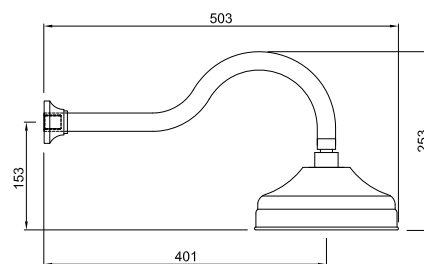

THE PROVINCIAL COLLECTION

BATHROOM TECHNICAL SPECS

2010C – Twin handle basin mixer

2075C – Basin spout

2035C – Bath spout

2200C – Top assemblies

PRSH200 – Showerhead

2060C – 3 piece basin set

2150C – Single lever basin mixer

KITCHEN TECHNICAL SPECS

2050C – Single lever kitchen mixer

2000C – Twin handle kitchen mixer

THE ARMANDO VICARIO TAPWARE COLLECTION
IS DISTRIBUTED IN AUSTRALIA BY ABEY.

Important Information