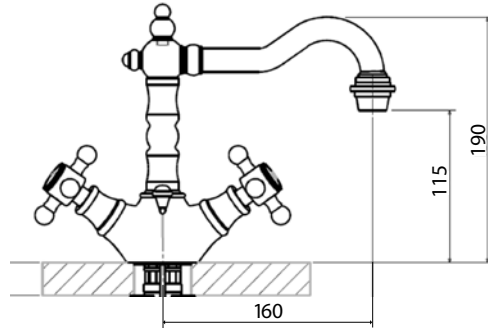

THE PROVINCIAL COLLECTION

BATHROOM TECHNICAL SPECS

2010C – Twin handle basin mixer

2075C – Basin spout

2035C – Bath spout

2200C – Top assemblies

PRSH200 – Showerhead

2060C – 3 piece basin set

2150C – Single lever basin mixer

KITCHEN TECHNICAL SPECS

2050C – Single lever kitchen mixer

2000C – Twin handle kitchen mixer

THE ARMANDO VICARIO TAPWARE COLLECTION
IS DISTRIBUTED IN AUSTRALIA BY ABEY.

Important Information