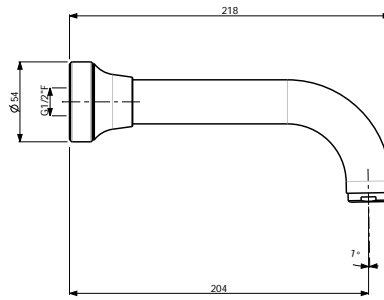

THE PROVINCIAL COLLECTION

BATHROOM TECHNICAL SPECS

2010C – Twin handle basin mixer

2075C – Basin spout

2035C – Bath spout

2200C – Top assemblies

PRSH200 – Showerhead

2060C – 3 piece basin set

2150C – Single lever basin mixer

KITCHEN TECHNICAL SPECS

2050C – Single lever kitchen mixer

2000C – Twin handle kitchen mixer

THE ARMANDO VICARIO TAPWARE COLLECTION
IS DISTRIBUTED IN AUSTRALIA BY ABEY.

Important Information