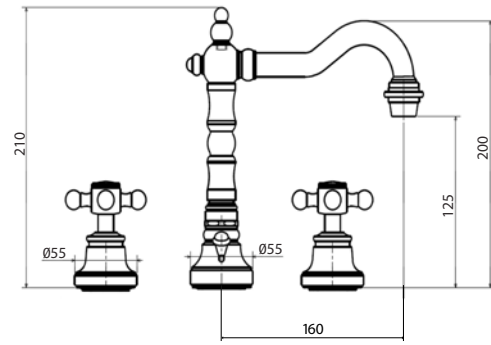

THE PROVINCIAL COLLECTION

BATHROOM TECHNICAL SPECS

2010C – Twin handle basin mixer

2075C – Basin spout

2035C – Bath spout

2200C – Top assemblies

PRSH200 – Showerhead

2060C – 3 piece basin set

2150C – Single lever basin mixer

KITCHEN TECHNICAL SPECS

2050C – Single lever kitchen mixer

2000C – Twin handle kitchen mixer

THE ARMANDO VICARIO TAPWARE COLLECTION
IS DISTRIBUTED IN AUSTRALIA BY ABEY.

Important Information