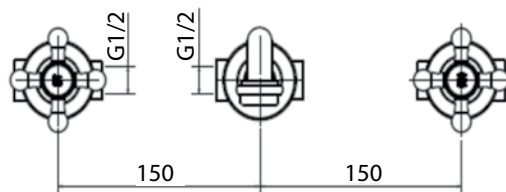

THE PROVINCIAL COLLECTION

BATHROOM TECHNICAL SPECS

2010C – Twin handle basin mixer

2075C – Basin spout

2035C – Bath spout

2200C – Top assemblies

PRSH200 – Showerhead

2060C – 3 piece basin set

2150C – Single lever basin mixer

KITCHEN TECHNICAL SPECS

2050C – Single lever kitchen mixer

2000C – Twin handle kitchen mixer

THE ARMANDO VICARIO TAPWARE COLLECTION
IS DISTRIBUTED IN AUSTRALIA BY ABEY.

Important Information