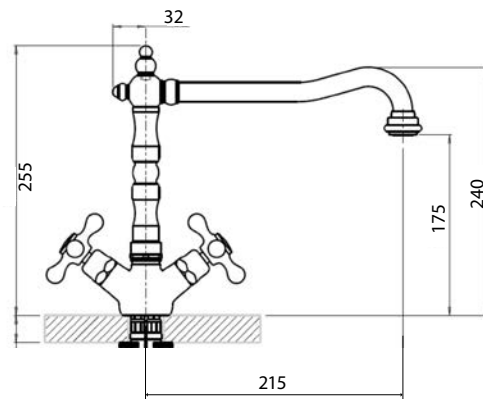

THE PROVINCIAL COLLECTION

BATHROOM TECHNICAL SPECS

2010C – Twin handle basin mixer

2075C – Basin spout

2035C – Bath spout

2200C – Top assemblies

PRSH200 – Showerhead

2060C – 3 piece basin set

2150C – Single lever basin mixer

KITCHEN TECHNICAL SPECS

2050C – Single lever kitchen mixer

2000C – Twin handle kitchen mixer

THE ARMANDO VICARIO TAPWARE COLLECTION
IS DISTRIBUTED IN AUSTRALIA BY ABEY.

Important Information