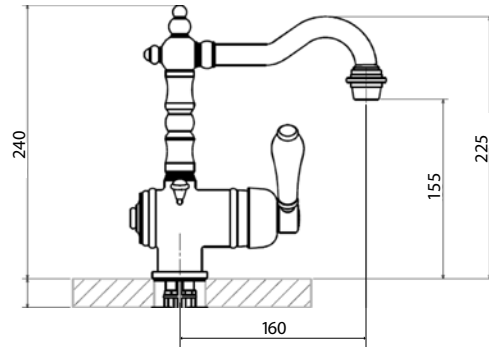

THE PROVINCIAL COLLECTION

BATHROOM TECHNICAL SPECS

2010C – Twin handle basin mixer

2075C – Basin spout

2035C – Bath spout

2200C – Top assemblies

PRSH200 – Showerhead

2060C – 3 piece basin set

2150C – Single lever basin mixer

KITCHEN TECHNICAL SPECS

2050C – Single lever kitchen mixer

2000C – Twin handle kitchen mixer

THE ARMANDO VICARIO TAPWARE COLLECTION
IS DISTRIBUTED IN AUSTRALIA BY ABEY.

Important Information