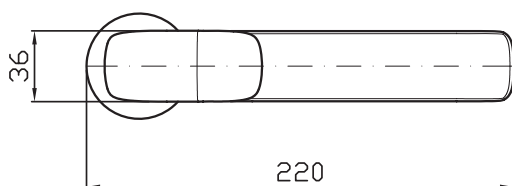

Brim Basin Mixer with High Spout

ZBR382

WELS: 6 stars

Litres/minute: 4.5L

WELS License/Reg. No: 0023 / T33553

Finishes available: Chrome, Matte Black and Brushed Nickel

Reassuring and essential, the brand new Brim collection designed by Ludovica + Roberto Palomba stands out for its compact design that uses a single lexicon to elaborate two different shapes: the circle and the square. Carefully designed & cross-cutting, Brim is a high quality product that summarises all the design and production capacity of the Zucchetti brand.

Spout projection of 175mm.

AWARDS: Winner of the Red Dot Award - Product Design 2019

WARRANTY
15 years

*Conditions apply.

streamline

Dimensions are in millimeters and are subject to manufacturing variations. Streamline reserves the right to vary specifications at any time without notice. Information provided within this specification sheet is correct at the date of printing. Please confirm all particulars with your sales consultant prior to purchase.
Version: 1.0 - June 2019