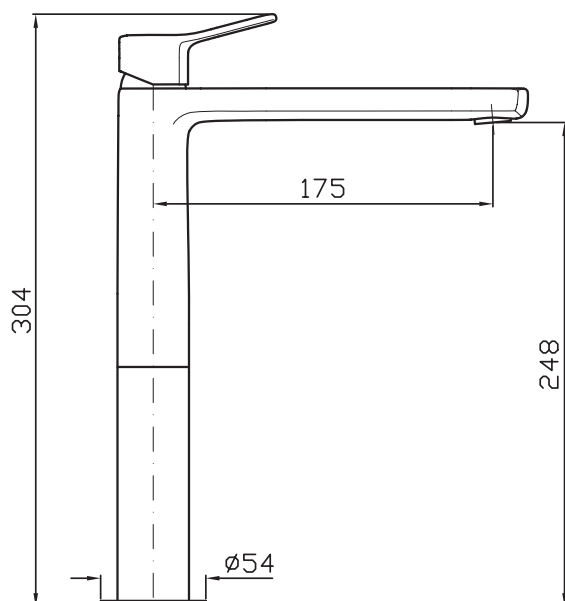

Brim Basin Mixer with High Spout

ZBR382

WELS: 6 stars

Litres/minute: 4.5L

WELS License/Reg. No: 0023 / T33553

Finishes available: Chrome, Matte Black and Brushed Nickel

Reassuring and essential, the brand new Brim collection designed by Ludovica + Roberto Palomba stands out for its compact design that uses a single lexicon to elaborate two different shapes: the circle and the square. Carefully designed & cross-cutting, Brim is a high quality product that summarises all the design and production capacity of the Zucchetti brand.

Spout projection of 175mm.

AWARDS: Winner of the Red Dot Award - Product Design 2019

WARRANTY
15 years

*Conditions apply.

streamline

Dimensions are in millimeters and are subject to manufacturing variations. Streamline reserves the right to vary specifications at any time without notice. Information provided within this specification sheet is correct at the date of printing. Please confirm all particulars with your sales consultant prior to purchase.
Version: 1.0 - June 2019