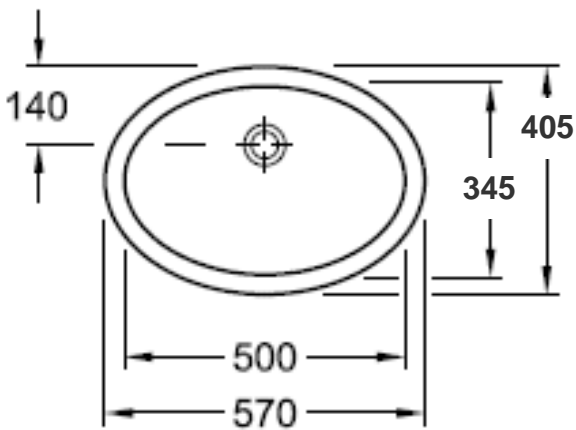

Villeroy & Boch

1748

Evana Under-Counter Basin

TECHNICAL SPECIFICATIONS

PRODUCT NO: **614701**, Evana Under-Counter Basin 570x405mm (inside bowl 500x345mm)

Recommended overflow waste - code 94238

Overflow hole should be positioned closest to the front of the cabinet

Note: Benchtop cut-out should not be performed for Under Counter basins without having the actual basin/s on hand due to manufacturing variances that can occur - Basin should only be mounted with flexible adhesive – For detailed installation instructions refer www.argentaust.com.au