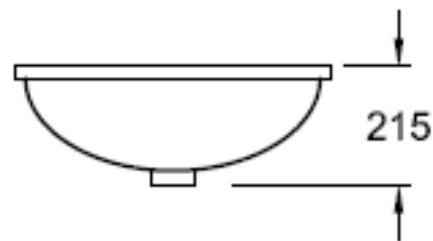

Villeroy & Boch

1748

Evana Under-Counter Basin

TECHNICAL SPECIFICATIONS

PRODUCT NO: **614701**, Evana Under-Counter Basin 570x405mm (inside bowl 500x345mm)

Recommended overflow waste - code 94238

Overflow hole should be positioned closest to the front of the cabinet

Note: Benchtop cut-out should not be performed for Under Counter basins without having the actual basin/s on hand due to manufacturing variances that can occur - Basin should only be mounted with flexible adhesive – For detailed installation instructions refer www.argentaust.com.au