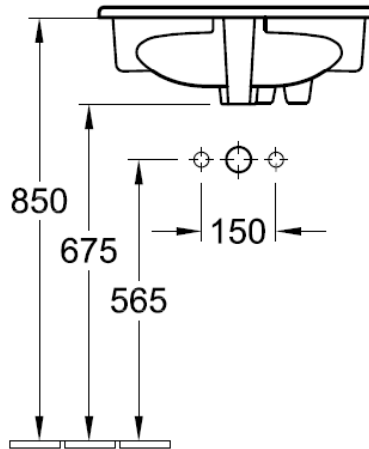

Villeroy & Boch

1748

O.novo Drop In Basin – 560 x 405mm

Tapware & Waste not included

TECHNICAL SPECIFICATIONS

- PRODUCT NO: **41615601** O.novo Drop In Basin 560 x 405mm, 1 tap hole with overflow at front
- PRODUCT NO: **4161560301** O.novo Drop In Basin 560 x 405mm, 3 tap hole with overflow at front
- PRODUCT NO: **41615601SDL** O.novo Drop In Basin 560 x 405mm, 1 tap hole with overflow at front & soap dispenser Left Hand Side
- PRODUCT NO: **41615601SDR** O.novo Drop In Basin 560 x 405mm, 1 tap hole with overflow at front & soap dispenser Right Hand Side

Recommended overflow waste 94238
(Mounting Bolts included)