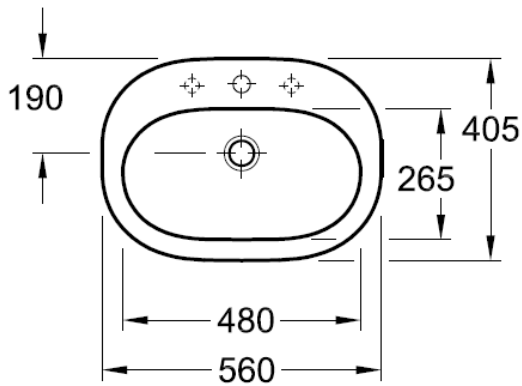

Villeroy & Boch

1748

O.novo Drop In Basin – 560 x 405mm

Tapware & Waste not included

TECHNICAL SPECIFICATIONS

- PRODUCT NO: **41615601** O.novo Drop In Basin 560 x 405mm, 1 tap hole with overflow at front
- PRODUCT NO: **4161560301** O.novo Drop In Basin 560 x 405mm, 3 tap hole with overflow at front
- PRODUCT NO: **41615601SDL** O.novo Drop In Basin 560 x 405mm, 1 tap hole with overflow at front & soap dispenser Left Hand Side
- PRODUCT NO: **41615601SDR** O.novo Drop In Basin 560 x 405mm, 1 tap hole with overflow at front & soap dispenser Right Hand Side

Recommended overflow waste 94238
(Mounting Bolts included)