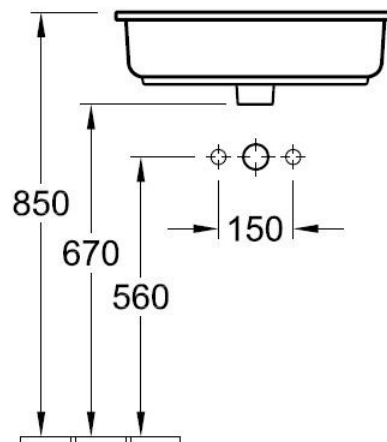

## Architectura 55x40x15cm Under Counter Basin

### TECHNICAL SPECIFICATIONS

PRODUCT NO: **41525001**, Architectura 55x40x15cm Under Counter Basin