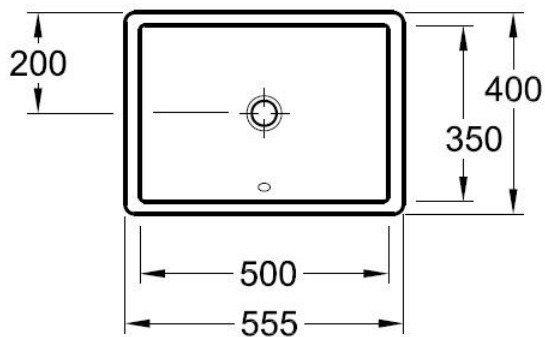

## Architectura 55x40x15cm Under Counter Basin

### TECHNICAL SPECIFICATIONS

PRODUCT NO: **41525001**, Architectura 55x40x15cm Under Counter Basin