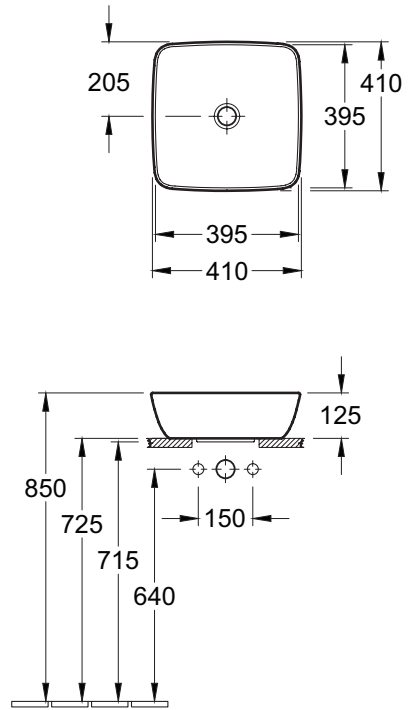

ARTIS SQUARE VESSEL BASIN

Product Image	Technical Specification
---------------	-------------------------

Note: Waste not included

Description	Additional Information
-------------	------------------------

Artis Square Vessel Basin

41784101 410x410mm

- 5 Year Warranty *Conditions Apply
- Without overflow
- Recommended waste, order 94250 White pop-up waste or 94240 Chrome pop-up waste
- Made from TitanCeram offering;
 - » Uniquely precise design
 - » Extremely thin walls
 - » Clearly defined edges