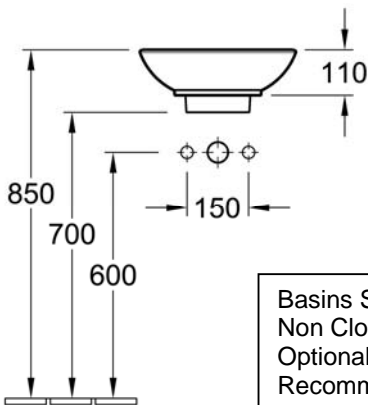

Loop Vessel Basin Round Low Profile

TECHNICAL SPECIFICATIONS

Basins Supplied with Ceramic
Non Closeable Waste.
Optional Closeable Waste
Recommended – 943240F

PRODUCT NO: **51480001** - Loop Vessel Basin Round Low Profile 380mm

PRODUCT NO: **51440001** - Loop Vessel Basin Round Low Profile 430mm

Note Basins supplied: No taphole with overflow & ceramic waste fitting