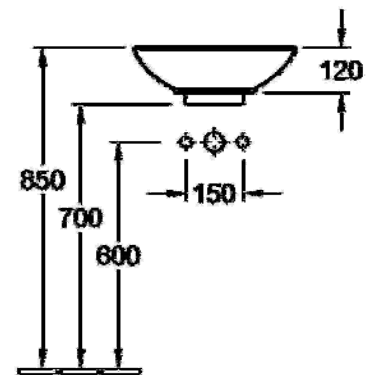

Loop Vessel Basin Round Low Profile

TECHNICAL SPECIFICATIONS

Basins Supplied with Ceramic
Non Closeable Waste.
Optional Closeable Waste
Recommended – 943240F

PRODUCT NO: **51480001** - Loop Vessel Basin Round Low Profile 380mm

PRODUCT NO: **51440001** - Loop Vessel Basin Round Low Profile 430mm

Note Basins supplied: No taphole with overflow & ceramic waste fitting