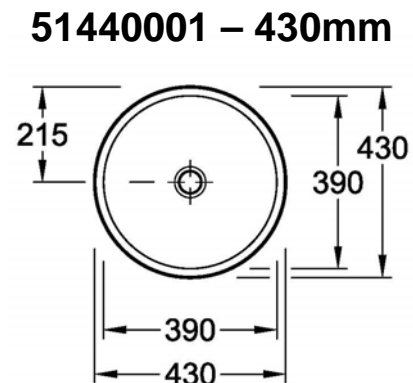

Loop Vessel Basin Round Low Profile

TECHNICAL SPECIFICATIONS

Basins Supplied with Ceramic
Non Closeable Waste.
Optional Closeable Waste
Recommended – 943240F

PRODUCT NO: **51480001** - Loop Vessel Basin Round Low Profile 380mm

PRODUCT NO: **51440001** - Loop Vessel Basin Round Low Profile 430mm

Note Basins supplied: No taphole with overflow & ceramic waste fitting