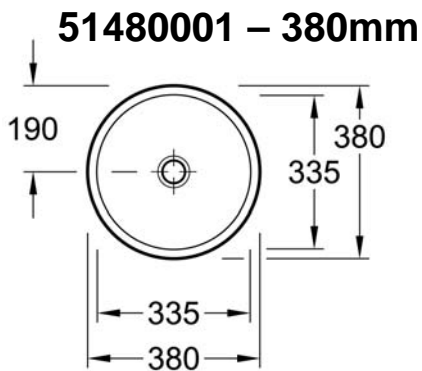

Loop Vessel Basin Round Low Profile

TECHNICAL SPECIFICATIONS

Basins Supplied with Ceramic
Non Closeable Waste.
Optional Closeable Waste
Recommended – 943240F

PRODUCT NO: **51480001** - Loop Vessel Basin Round Low Profile 380mm

PRODUCT NO: **51440001** - Loop Vessel Basin Round Low Profile 430mm

Note Basins supplied: No taphole with overflow & ceramic waste fitting