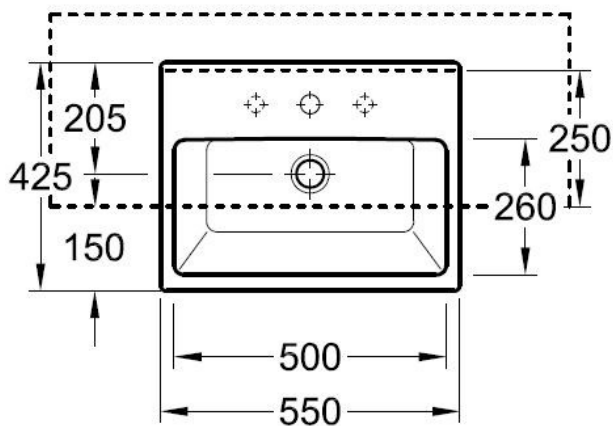

Villeroy & Boch

1748

Memento Semi-Recessed Basin – 550 x 420mm

Tapware & Waste not included

TECHNICAL SPECIFICATIONS

PRODUCT NO: **41335501** Memento Semi-Recessed Basin 550 x 420mm, 1 tap hole
PRODUCT NO: **4133550301** Memento Semi-Recessed Basin 550 x 420mm, 3 tap hole
Recommended overflow waste 94238
(Mounting Bolts included)