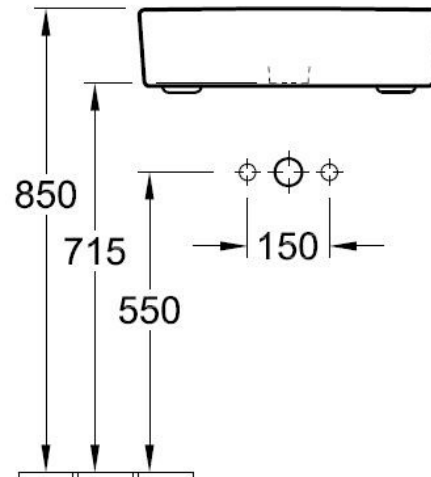

Villeroy & Boch

1748

Memento Semi-Recessed Basin – 550 x 420mm

Tapware & Waste not included

TECHNICAL SPECIFICATIONS

PRODUCT NO: **41335501** Memento Semi-Recessed Basin 550 x 420mm, 1 tap hole
PRODUCT NO: **4133550301** Memento Semi-Recessed Basin 550 x 420mm, 3 tap hole
Recommended overflow waste 94238
(Mounting Bolts included)