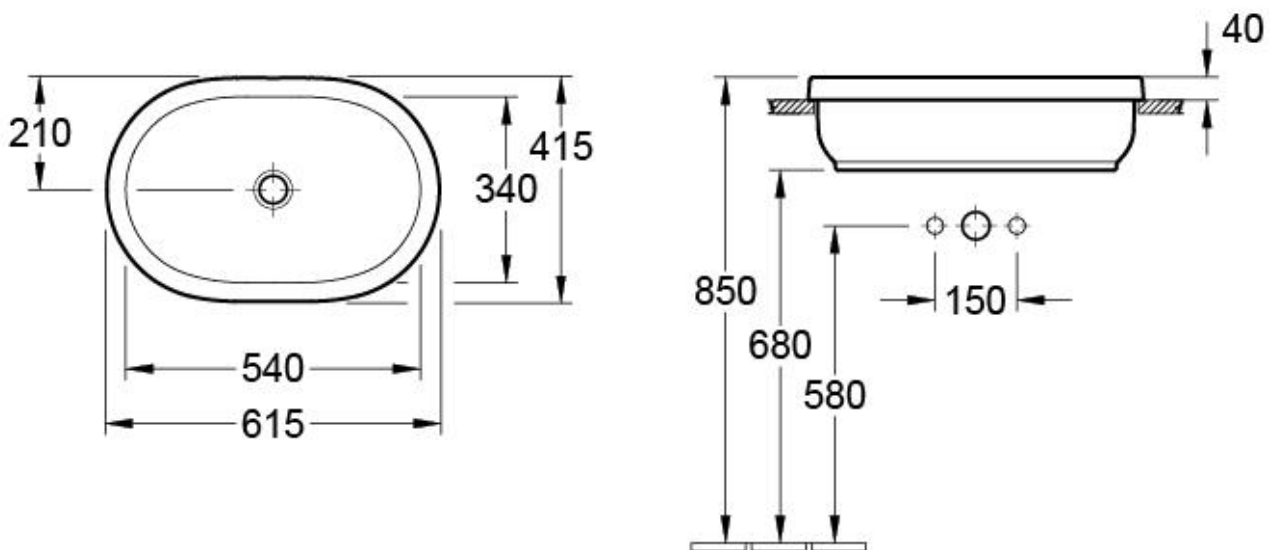

## Architectura Oval Drop In Basin

### TECHNICAL SPECIFICATIONS

PRODUCT NO: **41666001**, Architectura Oval Drop-In Basin 615x415mm OD / 540x340mm ID

Argent Central 1300 364 748 Brisbane (07) 3252 6101 Sydney (02) 8394 5800 Melbourne (03) 9250 1600 Perth (08) 9445 0500