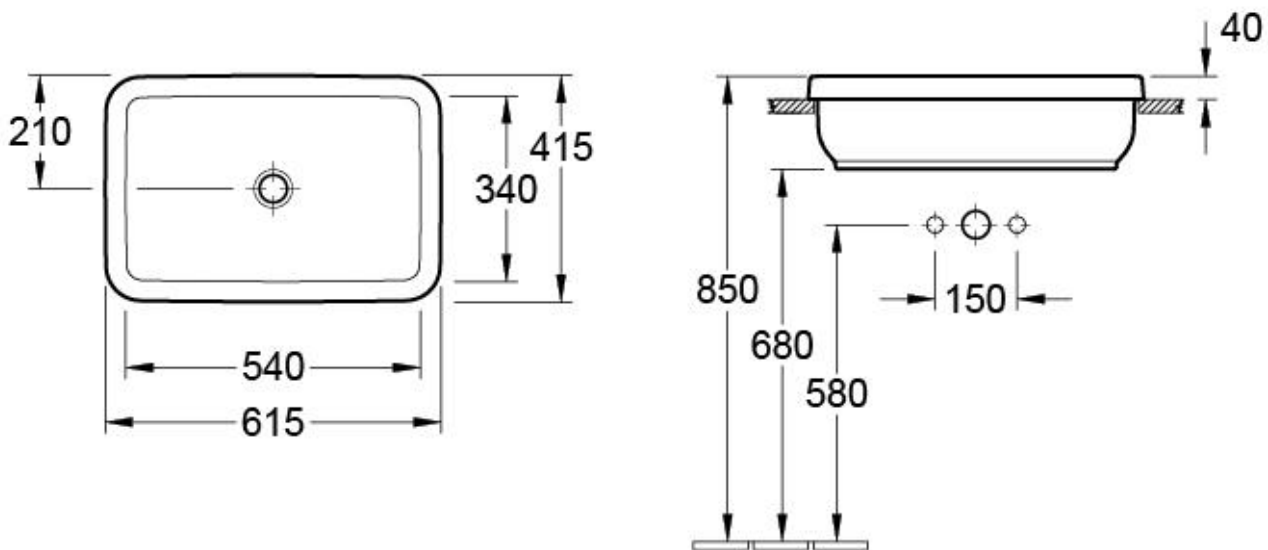

## Architectura Rectangular Drop In Basin

### TECHNICAL SPECIFICATIONS

PRODUCT NO: **41676001**, Architectura Rectangular Drop-In Basin 615x415mm OD / 540x340mm ID

Argent Central 1300 364 748 Brisbane (07) 3252 6101 Sydney (02) 8394 5800 Melbourne (03) 9250 1600 Perth (08) 9445 0500