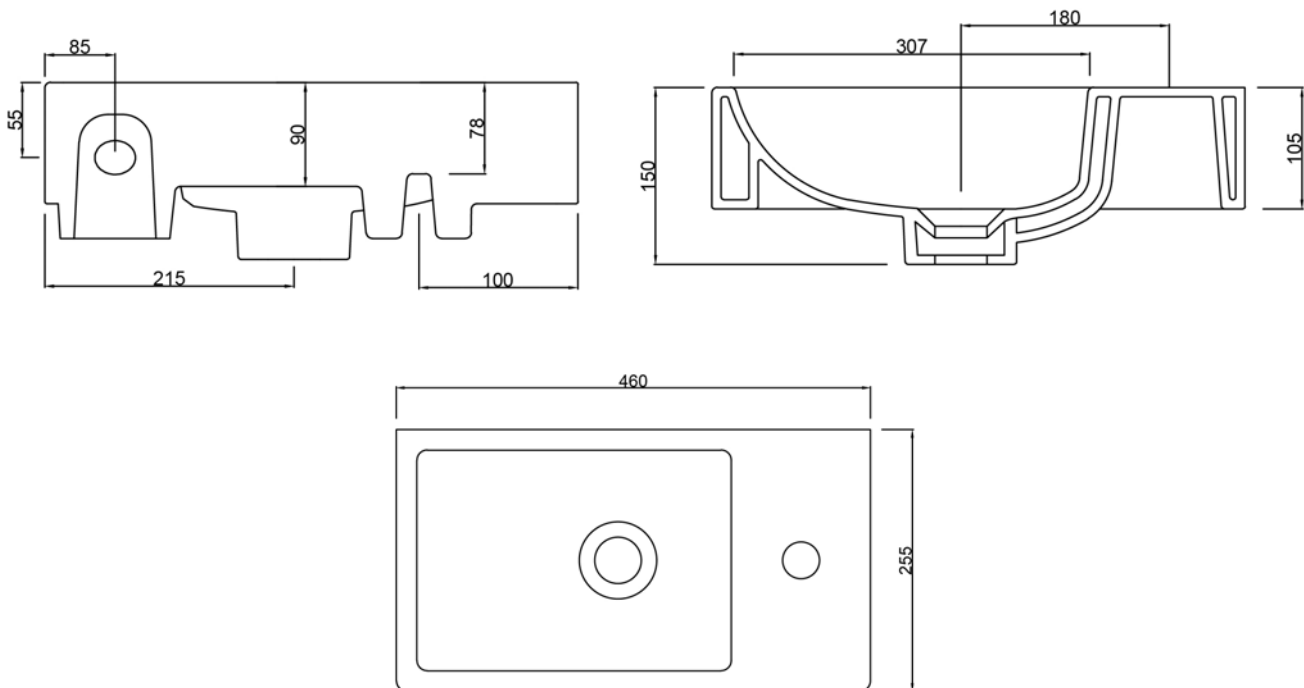

## Mode Small Wash Basin

### TECHNICAL SPECIFICATIONS

PRODUCT NO: **FC10MUL01** Argent Mode 460x255x105mm Wash Basin 1TH ONLY (on right hand side)  
Requires 32mm waste – Recommended code: 94238  
Note: Basin fits Argent Edo Furniture Range: **ED10SW0401** & **ED10SF0401**