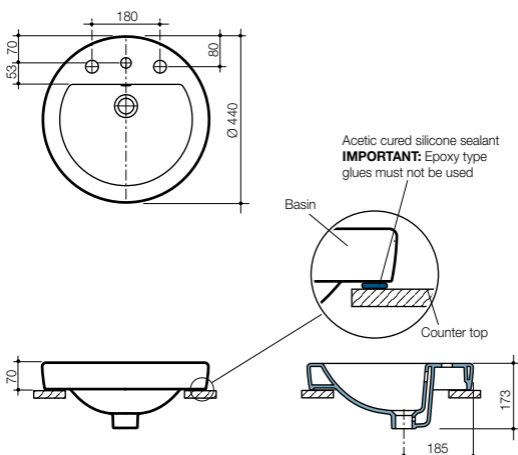

Cosmo Above Counter

Vitreous China Above Counter Vanity Basin

Basin Size: 440mm diameter (nominal).

Bowl capacity: 3 litres to overflow.

Contemporary style doesn't have to mean edges and angles, nor does it have to cost the earth. The Caroma **Cosmo** above counter vanity basin is surprisingly economical whilst offering elegant curves and a very modern aesthetic. Accentuating the understated elegance of the Cosmo style, this vanity basin has a smooth tapware landing for easy cleaning.

Tap Holes: The basin is available in no taphole, one taphole (centre) and three taphole options.

Overflow: Overflow available only. Maximum tap flow rate of 15 litres/minute.

Fixing: The underside of the basin rim must be sealed to the counter top with an acetic cured silicone sealant. **Epoxy type glues must not be used.** Basin supplied with a template which must be used for the counter top cut-out.

Installation: Refer to *Important Information for Plumbers* section.

Colours: White and Ivory.

Supplied with chrome flush fitting waste and white plug.