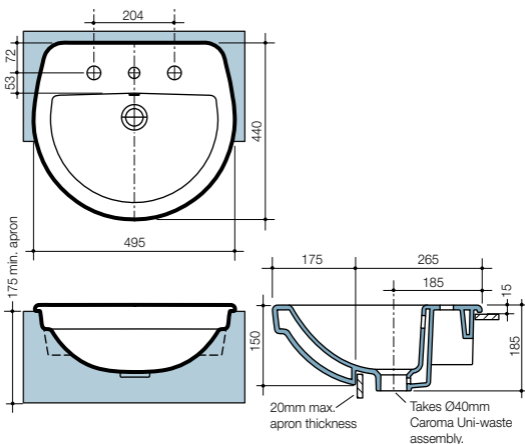

Cosmo SRB

Vitreous China Semi Recessed Vanity Basin

Basin Size: 495mm x 440mm (nominal).

Bowl capacity: 4 litres to overflow.

Contemporary style doesn't have to mean edges and angles, nor does it have to cost the earth. The Caroma **Cosmo** semi recessed vanity basin is surprisingly economical whilst offering elegant curves and a very modern aesthetic. Ideal for narrow counter tops, any bathroom can now have the Cosmo touch. The basin is sealed to the counter top with an acetic cured silicone sealant. The basin is suitable for domestic, commercial and ♿ accessible applications.

Tap Holes: The basin is available in one taphole (centre) and three taphole options.

Overflow: Overflow available only. Maximum tap flow rate of 15 litres/minute.

Fixing: D.250 Bracket with Tie Hooks (supplied) – Recommended for domestic and general commercial use. Two D.250 brackets are fixed to the underside of the counter top to secure the tie hooks which anchor the back of the basin to the counter.

Basin must be sealed to the top and front of counter with an acetic cured sealant. **Epoxy type glues must not be used.**

Basin supplied with a template which must be used for the counter cut-out. **Important:** For granite or marble tops, fix two 20mm thick wooden blocks in the bracket position on the underside of the granite/marble with fast setting two part epoxy. When fully set screw the brackets into position on the wooden blocks. Other suitable fastening systems may be used.

Installation: Refer to *Important Information for Plumbers* section.

Colours: White only.

Supplied with chrome flush fitting waste and white plug.