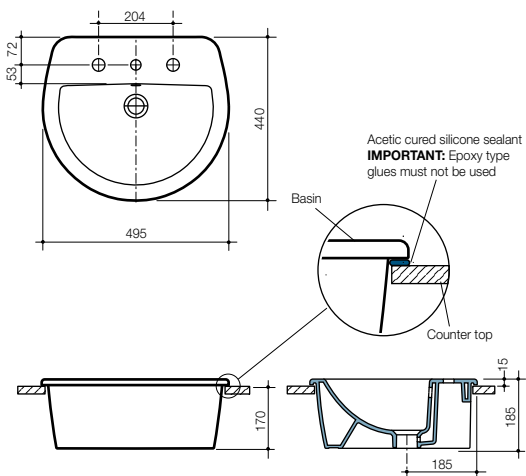

Cosmo Vanity Basin

Vitreous China Vanity Basin

Basin Size: 495mm x 440mm (nominal).

Bowl capacity: 4 litres to overflow.

Contemporary style doesn't have to mean edges and angles, nor does it have to cost the earth. The Caroma **Cosmo** vanity basin is surprisingly economical whilst offering elegant curves and a very modern aesthetic. Accentuating the understated elegance of the Cosmo style, this vanity basin has a self-rimming edge and smooth tapware landing for easy cleaning.

Tap Holes: The basin is available in one taphole and three taphole options.

Overflow: Overflow available only. Maximum tap flow rate of 15 litres/minute.

Fixing: The underside of the basin rim must be sealed to the counter top with an acetic cured silicone sealant. **Epoxy type glues must not be used.** Basin supplied with a template which must be used for the counter top cut-out.

Installation: Refer to *Important Information for Plumbers* section.

Colours: White only.

Supplied with chrome flush fitting waste and white plug.