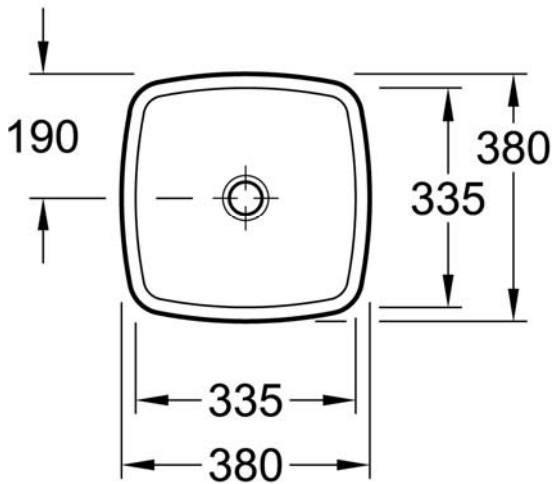

# Loop Vessel Basin Square Low Profile

## TECHNICAL SPECIFICATIONS

Basins Supplied with Ceramic  
Non Closeable Waste.  
Optional Closeable Waste  
Recommended – 943240F

PRODUCT NO: **51490001** - Loop Vessel Basin Square Low Profile  
Note Basin Supplied: No taphole with overflow & ceramic waste fitting