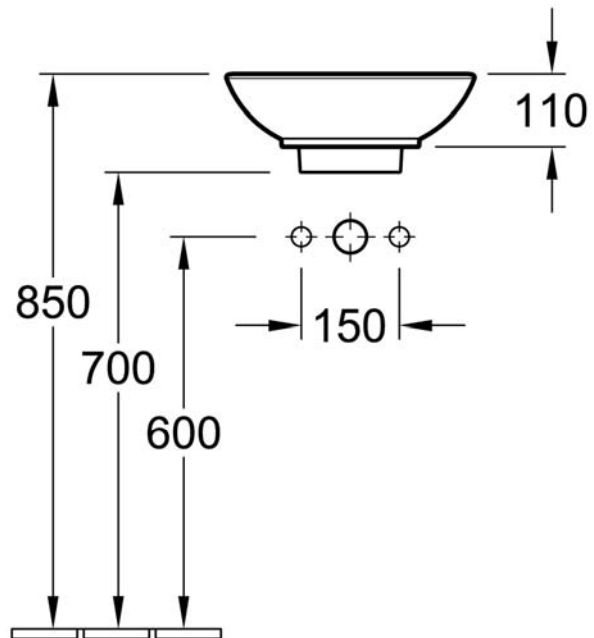

# Loop Vessel Basin Square Low Profile

## TECHNICAL SPECIFICATIONS

Basins Supplied with Ceramic  
Non Closeable Waste.  
Optional Closeable Waste  
Recommended – 943240F

PRODUCT NO: **51490001** - Loop Vessel Basin Square Low Profile  
Note Basin Supplied: No taphole with overflow & ceramic waste fitting