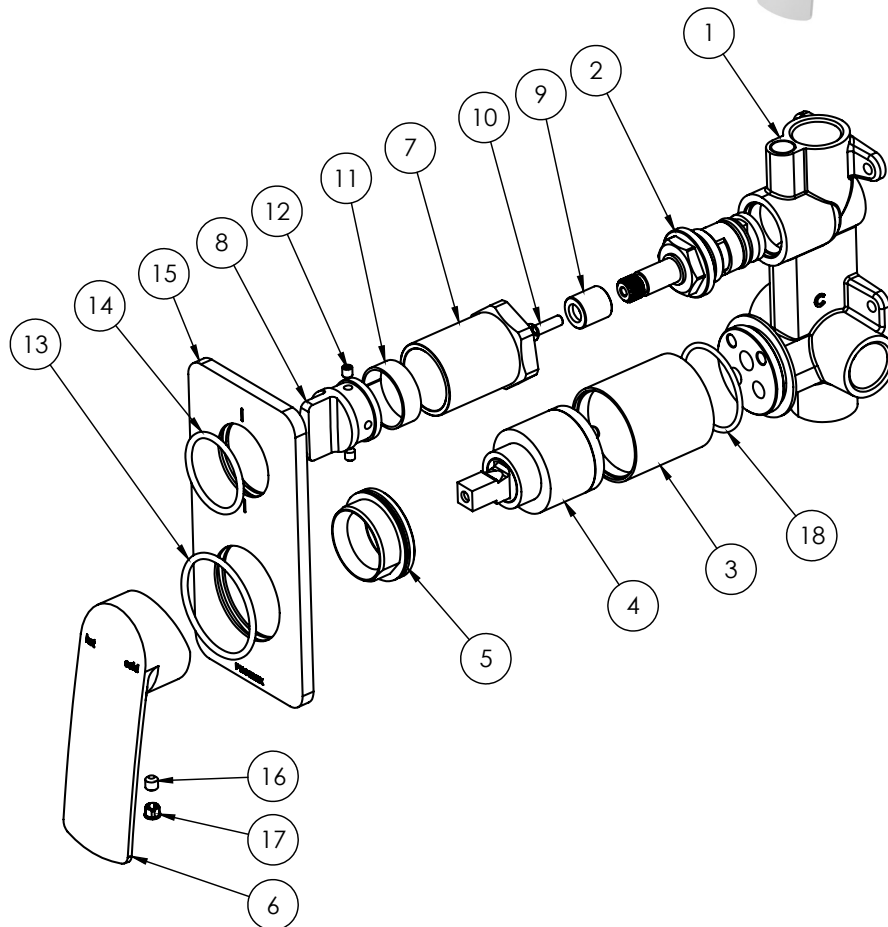

CHROME

WELS:

N/A

PARTS LIST

1. MIXER BODY
2. DIVERTER
3. SLEEVE
4. 35MM CARTRIDGE
5. DOME
6. HANDLE
7. DIVERTER SLEEVE
8. DIVERTER BUTTON
9. SPINDLE ADAPTOR
10. SCREW
11. NYLON BEARING
12. GRUB SCREW M4X5
13. O-RING 39X2.5
14. O-RING 29X2.5
15. DRESS PLATE
16. GRUB SCREW M5X5
17. SCREW CAP
18. O-RING 33X2.0

PACKAGING INCLUDES

- 1 x Mixer body
- 1 x Handle
- 1 x Dress plate
- 1 x Installation kit
- 1 x Installation instructions
- 1 x Warranty card

PLEASE [CLICK HERE](#) TO VIEW FULL WARRANTY

While we aim to ensure the specifications shown are correct at time of printing, Phoenix Tapware reserves the right to make modifications without prior notice. Always use the physical product measurements for mark-ups and roughing-in as the line drawing shown may differ from the actual product over time. All measurements are shown in millimetres.