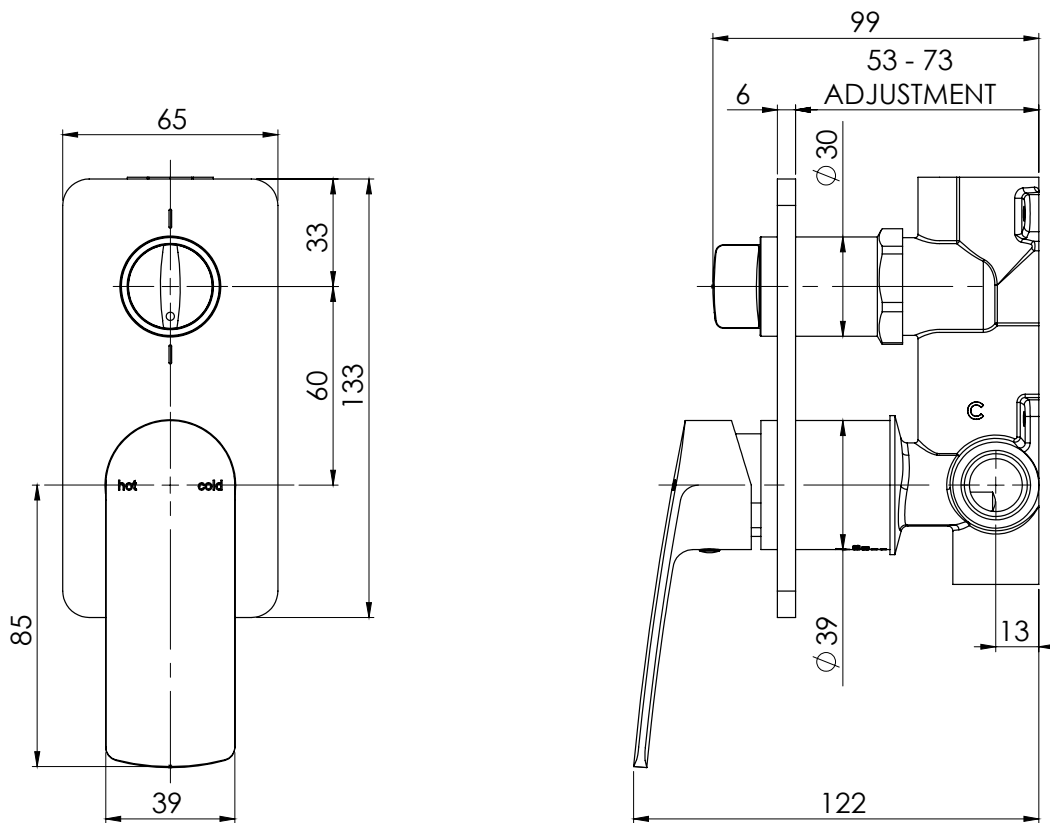

PHOENIX

SPECIFICATIONS

MEKKO

SHOWER / BATH DIVERTER MIXER

PRODUCT CODE: 115-7910-00
 FINISH: CHROME
 WELS: N/A

INFORMATION:

TEMPERATURE RATING: MIN 1° - MAX 75°
 PRESSURE RATING: MIN 150 kPa - MAX 500 kPa

AVAILABLE IN:

FOR MORE INFORMATION VISIT www.phoenixtapware.com.au

PLEASE [CLICK HERE TO VIEW FULL WARRANTY](#)

While we aim to ensure the specifications shown are correct at time of printing, Phoenix Tapware reserves the right to make modifications without prior notice. Always use the physical product measurements for mark-ups and roughing-in as the line drawing shown may differ from the actual product over time. All measurements are shown in millimetres.

www.phoenixtapware.com.au
03 9780 4200

PHOENIX

SPECIFICATIONS

MEKKO

SHOWER / BATH DIVERTER MIXER

PRODUCT CODE:

115-7910-00

FINISH:

CHROME

WELS:

N/A

PARTS LIST

1. MIXER BODY
2. DIVERTER
3. SLEEVE
4. 35MM CARTRIDGE
5. DOME
6. HANDLE
7. DIVERTER SLEEVE
8. DIVERTER BUTTON
9. SPINDLE ADAPTOR
10. SCREW
11. NYLON BEARING
12. GRUB SCREW M4X5
13. O-RING 39X2.5
14. O-RING 29X2.5
15. DRESS PLATE
16. GRUB SCREW M5X5
17. SCREW CAP
18. O-RING 33X2.0