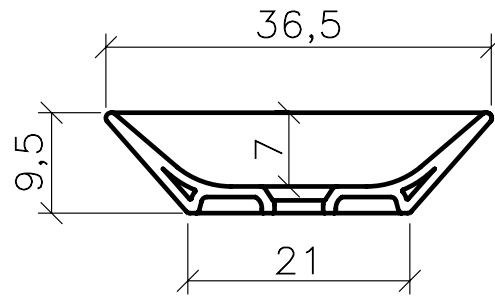

360mm x 360mm

440mm x 440mm

Pitagora Basin (360x360mm & 440x440mm)
LVQ120