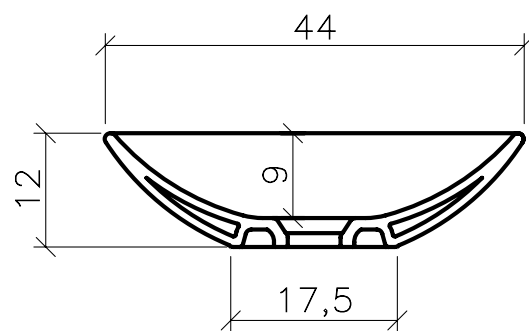

360mm x 360mm

440mm x 440mm

Pitagora Basin (360x360mm & 440x440mm)
LVQ120