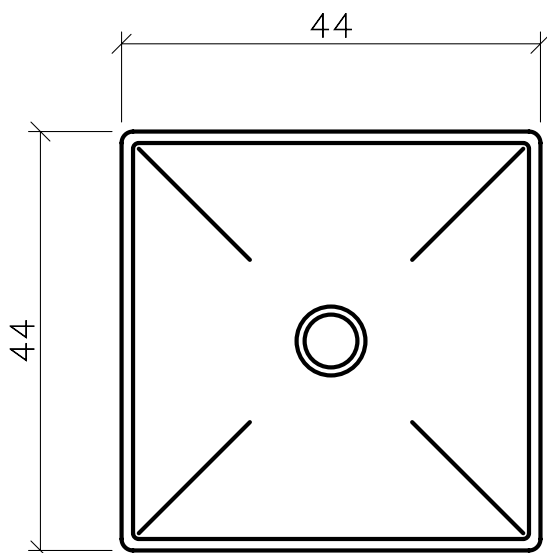

360mm x 360mm

440mm x 440mm

Pitagora Basin (360x360mm & 440x440mm)
LVQ120