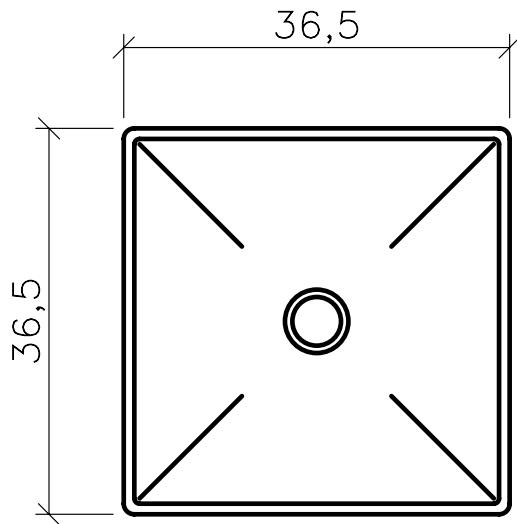

360mm x 360mm

440mm x 440mm

Pitagora Basin (360x360mm & 440x440mm)
LVQ120