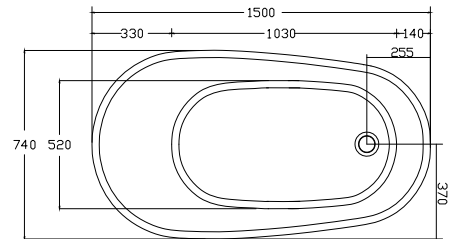

PICCOLO

Freestanding Bath

PICCOLO FREESTANDING BATH

- With its high reclining end and ultra-thin edges, this striking addition will be the focal point in smaller bathrooms. Deceptively spacious the Piccolo is sure to create a lavish, comfortable bathing experience.

SIZE (l)x(w)x(h)

- *PI1400W* : 1400 x 740 x 700 (mm)
- *PI1500W* : 1500 x 740 x 700 (mm)
- *PI1700W* : 1700 x 740 x 700 (mm)

CAPACITY 200MM BELOW BATH RIM

- 1400 mm: 109 litres
- 1500 mm: 127 litres
- 1700 mm: 167 litres

FEATURES

- Freestanding bath design
- High gloss white
- Made to AS/NZ standards: 2023/1995
- Slim 30mm lip
- End waste position
- Self levelling feet for easy installation
- Plug & waste not included

MATERIAL

- Premium sanitary grade acrylic

WARRANTY:

- Ten year warranty -
  Conditions apply please see website for details