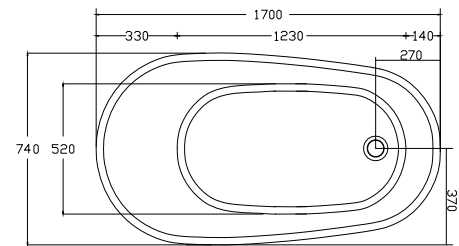

PICCOLO

Freestanding Bath

PICCOLO FREESTANDING BATH

- With its high reclining end and ultra-thin edges, this striking addition will be the focal point in smaller bathrooms. Deceptively spacious the Piccolo is sure to create a lavish, comfortable bathing experience.

SIZE (l)x(w)x(h)

- *PI1400W* : 1400 x 740 x 700 (mm)
- *PI1500W* : 1500 x 740 x 700 (mm)
- *PI1700W* : 1700 x 740 x 700 (mm)

CAPACITY 200MM BELOW BATH RIM

- 1400 mm: 109 litres
- 1500 mm: 127 litres
- 1700 mm: 167 litres

FEATURES

- Freestanding bath design
- High gloss white
- Made to AS/NZ standards: 2023/1995
- Slim 30mm lip
- End waste position
- Self levelling feet for easy installation
- Plug & waste not included

MATERIAL

- Premium sanitary grade acrylic

WARRANTY:

- Ten year warranty -
  Conditions apply please see website for details