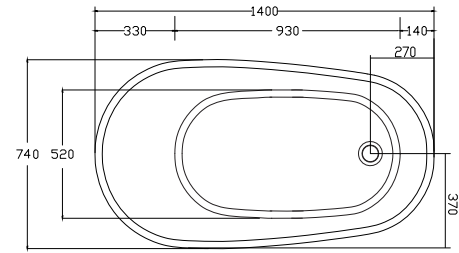

PICCOLO

Freestanding Bath

PICCOLO FREESTANDING BATH

- With its high reclining end and ultra-thin edges, this striking addition will be the focal point in smaller bathrooms. Deceptively spacious the Piccolo is sure to create a lavish, comfortable bathing experience.

SIZE (l)x(w)x(h)

- *PI1400W* : 1400 x 740 x 700 (mm)
- *PI1500W* : 1500 x 740 x 700 (mm)
- *PI1700W* : 1700 x 740 x 700 (mm)

CAPACITY 200MM BELOW BATH RIM

- 1400 mm: 109 litres
- 1500 mm: 127 litres
- 1700 mm: 167 litres

FEATURES

- Freestanding bath design
- High gloss white
- Made to AS/NZ standards: 2023/1995
- Slim 30mm lip
- End waste position
- Self levelling feet for easy installation
- Plug & waste not included

MATERIAL

- Premium sanitary grade acrylic

WARRANTY:

- Ten year warranty -
  Conditions apply please see website for details