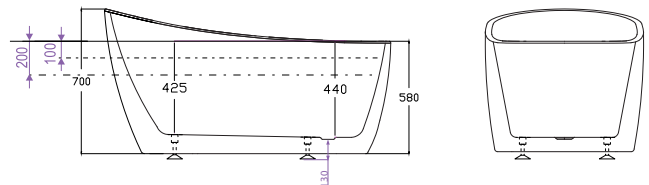

PICCOLO

Freestanding Bath

PICCOLO FREESTANDING BATH

- With its high reclining end and ultra-thin edges, this striking addition will be the focal point in smaller bathrooms. Deceptively spacious the Piccolo is sure to create a lavish, comfortable bathing experience.

SIZE (l)x(w)x(h)

- *PI1400W* : 1400 x 740 x 700 (mm)
- *PI1500W* : 1500 x 740 x 700 (mm)
- *PI1700W* : 1700 x 740 x 700 (mm)

CAPACITY 200MM BELOW BATH RIM

- 1400 mm: 109 litres
- 1500 mm: 127 litres
- 1700 mm: 167 litres

FEATURES

- Freestanding bath design
- High gloss white
- Made to AS/NZ standards: 2023/1995
- Slim 30mm lip
- End waste position
- Self levelling feet for easy installation
- Plug & waste not included

MATERIAL