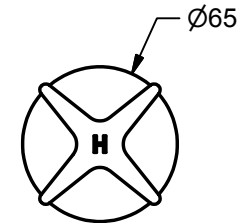

As part of Ramtaps commitment to quality products, Ramtaps reserves the right to alter the design or specification of it's products without notice.

RAMTAPS PTY. LTD.
556 Curtin Ave. East. Eagle Farm 4009.
Ph. (07) 3633 6000. Fax (07) 3633 6050.

© 2009 All dimensions in mm.
This drawing remains the property of Ramtaps and should not be copied or distributed without Ramtaps consent.

Title
**AURORA STAR ALL DIRECTIONAL
SHOWER SET**

Code:
AUSSHSCP

Edition
01

Date of Issue:
16/03/2011