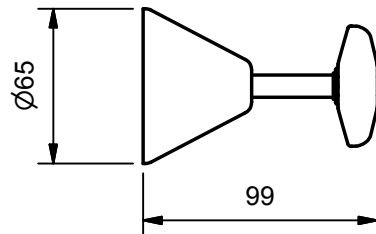

As part of Ramtaps commitment to quality products, Ramtaps reserves the right to alter the design or specification of it's products without notice.

RAMTAPS PTY. LTD.
556 Curtin Ave. East. Eagle Farm 4009.
Ph. (07) 3633 6000. Fax (07) 3633 6050.

© 2009 All dimensions in mm.
This drawing remains the property of Ramtaps and should not be copied or distributed without Ramtaps consent.

Title
**AURORA STAR ALL DIRECTIONAL
SHOWER SET**

Code:
AUSSHSCP

Edition
01

Date of Issue:
16/03/2011