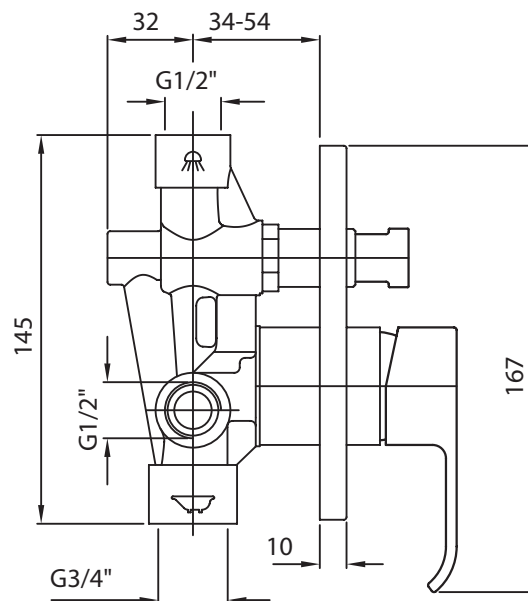

**SUP Bath/Shower Mixer
with Diverter**

ZSU127 + R99684

Finish: Chrome, Matte Black and Brushed Nickel

WARRANTY
15 years

*Conditions apply.