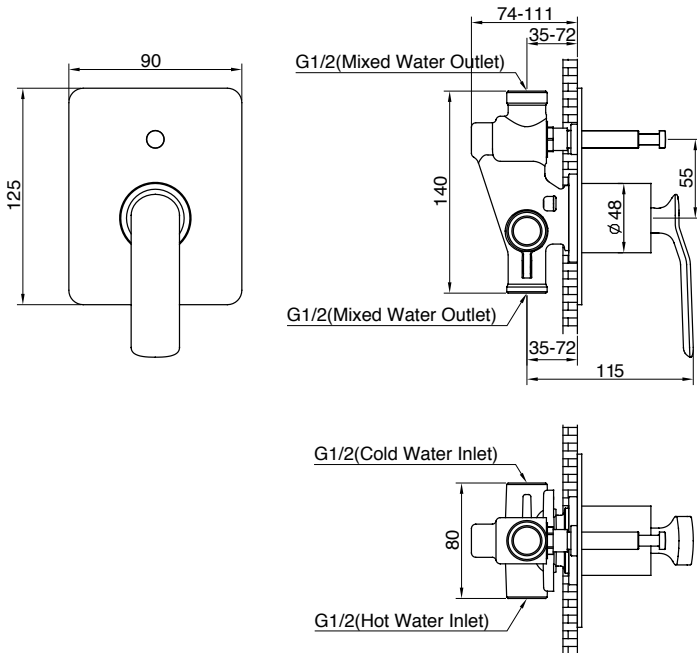

Synergii Shower or Bath Mixer with Diverter Button

SY01240

Finish: Chrome

Finishes available:

Satin Nickel PVD, Matte Black, White (chrome trim), Rose Gold PVD, Brushed Rose Gold PVD, Brushed Brass PVD, Brushed Gun Metal

The Synergii shower or bath mixer with Diverter Button is part of a new radical approach to product design that combines the geometric with the organic. The success of the design is in its ability to merge the flat front surfaces of the mixer into the flowing horizontal elements.