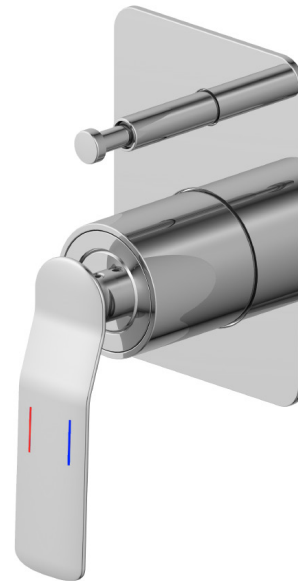

Synergii Shower or Bath Mixer with Diverter Button

SY01240

Finish: Chrome

Finishes available:

Satin Nickel PVD, Matte Black, White (chrome trim), Rose Gold PVD, Brushed Rose Gold PVD, Brushed Brass PVD, Brushed Gun Metal

The Synergii shower or bath mixer with Diverter Button is part of a new radical approach to product design that combines the geometric with the organic. The success of the design is in its ability to merge the flat front surfaces of the mixer into the flowing horizontal elements.