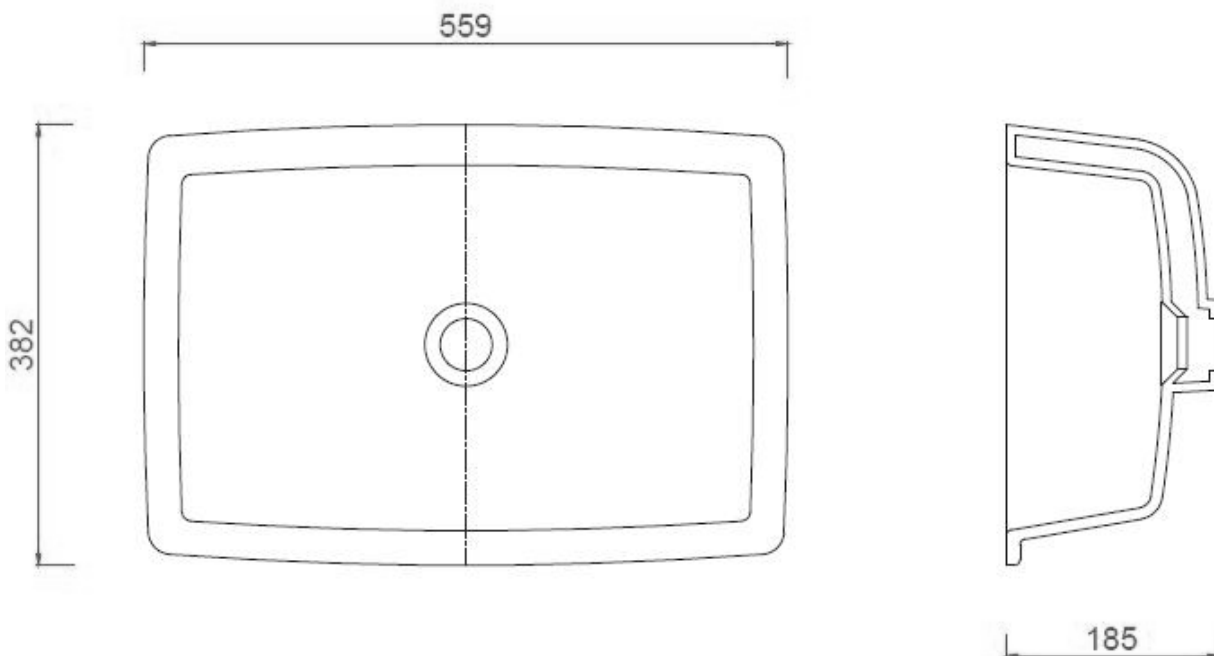

Zen 560mm Deep Under Counter Basin

TECHNICAL SPECIFICATIONS

PRODUCT NO: **FC07TAL00** Argent Zen 560x380mm Deep Under Counter Basin

Installation Notes:

Flexible sealant only should be used between basin rim and benchtop. Epoxy glues must not be used. Actual basin required for benchtop cut-out as ceramic variations may occur