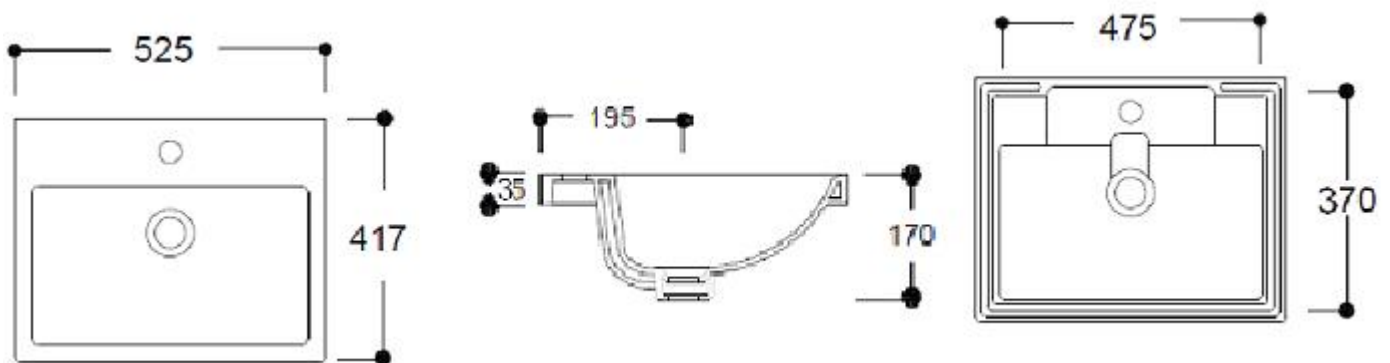

Zen Drop In Basin - 520x410mm

TECHNICAL SPECIFICATIONS

Supplied with Bench
Top Cut Out Template

PRODUCT NO: **FC17TUL01** Zen Drop In Basin 520x410mm OD 475x370mm ID - 1 Tap Hole

PRODUCT NO: **FC17TUL07** Zen Drop In Basin 520x410mm OD 475x370mm ID - 3 Tap Hole

PRODUCT NO: **FC17TUL01SDL** Zen Drop In Basin 520x410mm OD 475x370mm ID - 1 Tap Hole. With Soap Dispenser Left

PRODUCT NO: **FC17TUL01SDR** Zen Drop In Basin 520x410mm OD 475x370mm ID - 1 Tap Hole. With Soap Dispenser Right