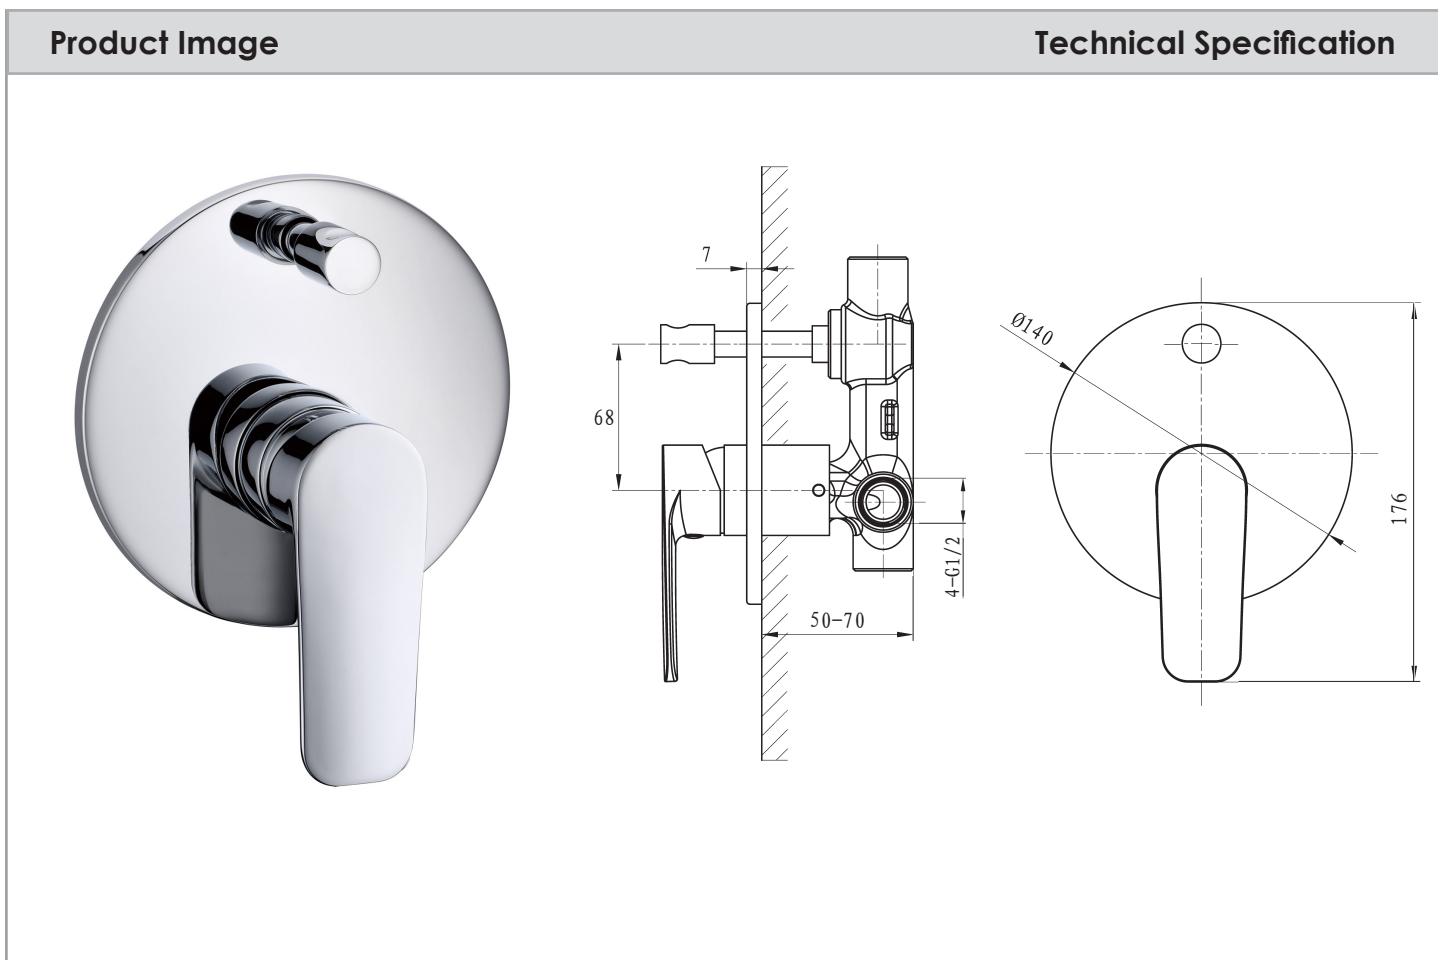

PACE DIVERTER MIXER

Description	
Pace Diverter Mixer	
DM332647	Pace Diverter Trim
SM330047	Universal Round Diverter Body

Additional Information
<ul style="list-style-type: none"> • 35mm European Ceramic Cartridge • 20mm In-Wall Depth Adjustment • Active Flow Diverter • Compact trim plate w/diverter • 15 Year Replacement Warranty*