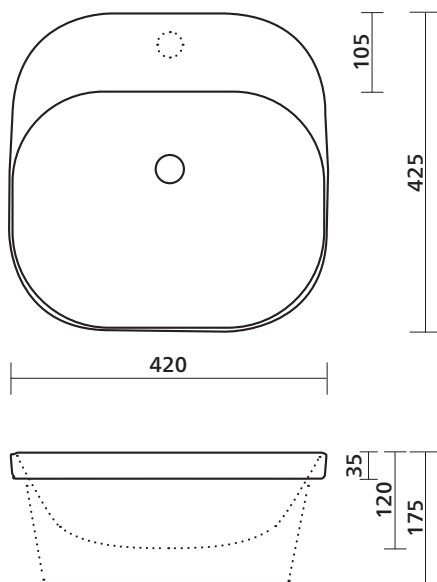

## Inset above counter basin

Pacto basins are elegant yet relaxed with flowing lines and curves.

### Product details

TAPHOLE	0 or 1 taphole.
WASTE	Suits 32 mm waste (not supplied).
OVERFLOW	Integrated overflow.
MATERIAL	Vitreous china.
FINISH	Gloss.
COLOUR	White.
FIXING	Always use the actual basin to verify cutout. Use silicone sealant. Do not use epoxy type adhesives.

### Please note

- All measurements are in millimetres.
- Dimensions are nominal and subject to normal ceramic manufacturing variations of  $\pm 5$ mm.
- Wastes, taps and bottle traps shown in images are not included unless specified.
- Fixing: Use silicone sealant. Do not use epoxy type adhesives.
- Always use the actual basin to verify cutout.
- Specifications may vary without notice as part of our continuous improvement practices.
- Clean with a damp cloth. Do not use abrasive cleaners, liquids or pastes.