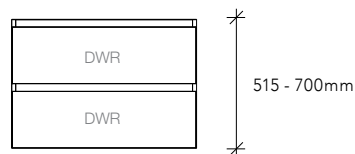

Slim (Wall Hung, 1 Drawer)

Twin (Wall Hung, 2 Drawers)

Trio (Floor Mount with Detachable Kickboard or Legs, 3 Drawers) Leg options see page 193.

Step 4 - Handle Style

Choose from Bevel-grip finger pull or a range of Handles. Bevel-grip finger pull is a sleek handleless option that is perfect for the modern bathroom and for small spaces. Our range of Handles includes both contemporary and traditional options (see page 194).