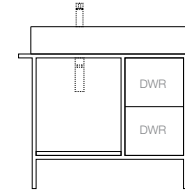

800 Left Bowl (ANTFC0800FML)
800 Right Bowl (ANTFC0800FMR)
Drawers opposite bowl.
From: $3,559.00