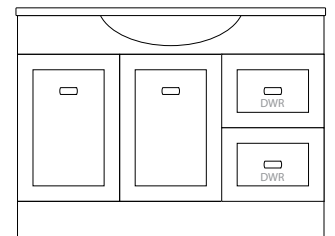

750 Centre Bowl
(MAISCW0750WKCPM)
Drawers available left or right.
From: \$1,839.00

900 Centre Bowl
(MAISCW0900WKCPM)
Drawers available left or right.
From: \$2,159.00

900 Right Bowl
(MAISCW0900WKRP)
900 Left Bowl
(MAISCW0900WKLP)
Drawers opposite bowl.
From: \$2,159.00