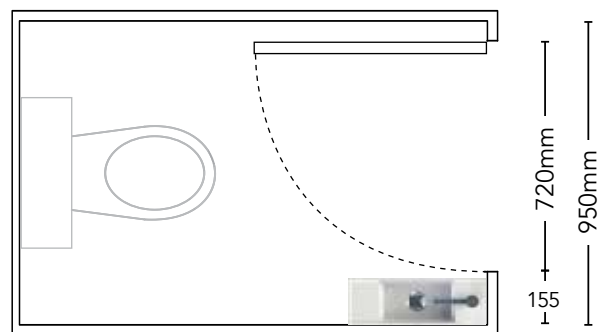

For most up to date sizing and product specifications go to www.adpastralia.com.au. Due to the manufacturing nature of ceramic, size variation (+/-5mm) is to be expected. Dimensions are nominal, please measure your basin prior to installation.