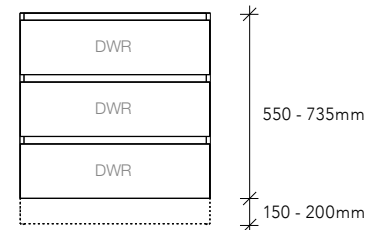

Slim (Wall Hung, 1 Drawer)

Twin (Wall Hung, 2 Drawers)

Trio (Floor Mount with Detachable Kickboard or Legs, 3 Drawers) Leg options see page 193.

Step 4 - Handle Style

Choose from Bevel-grip finger pull or a range of Handles. Bevel-grip finger pull is a sleek handleless option that is perfect for the modern bathroom and for small spaces. Our range of Handles includes both contemporary and traditional options (see page 194).