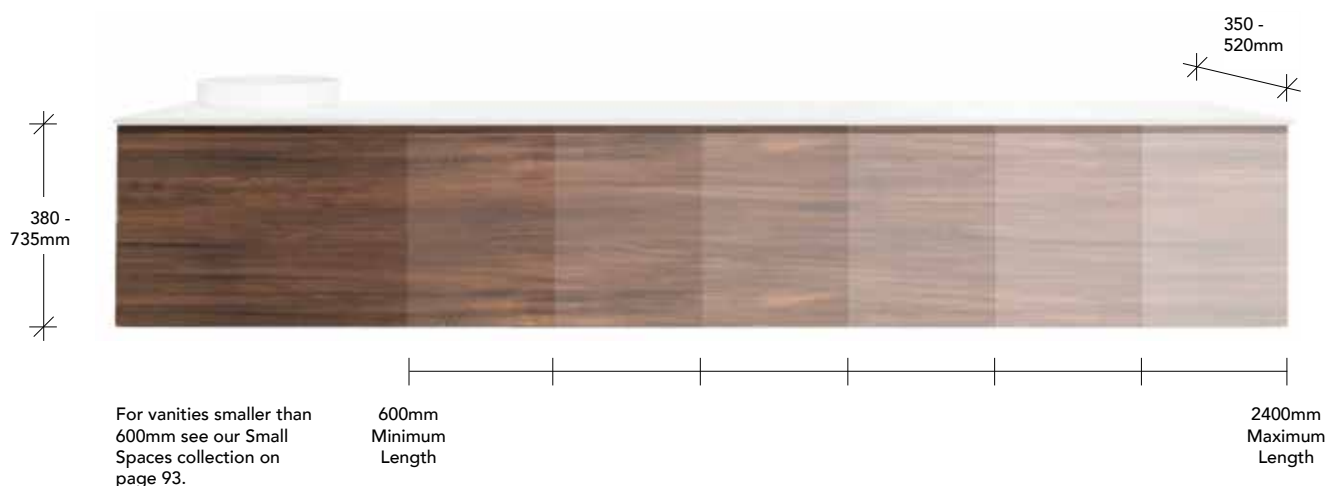

Design Your Own Vanity