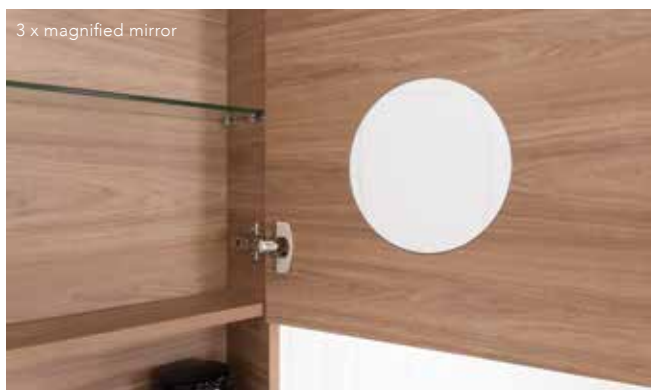

Shelf

FEATURES

- Australian made.
- Available in a large selection of ADP woodgrain cabinet finishes, excludes all polyurethane finishes (see page 196 for colour options).
- Easy access shelf.
- Soft-close doors.
- Internal 3x magnified mirror (comes standard on right hand door unless otherwise specified).
- Recommended for recessed in wall installation.
- Mirror is copper free.
- Suitable for recessed in wall installation.
- Suitable for Daylight Overhead Lights (sold separately, see page 190).

For door hinge configurations please see specifications.
For full product specifications go to www.adpastralia.com.au

SHELF MIRRORED CABINET

Overall Height 1000mm / Overall Depth 150mm

600mm
2 Door
SFSC60100
From: $719.00

1200mm
2 Door
SFSC120100
From: $869.00

750mm
2 Door
SFSC75100
From: $739.00

1200mm
3 Door
SFSC120100-3
From: $1,009.00

900mm
2 Door
SFSC90100
From: $819.00