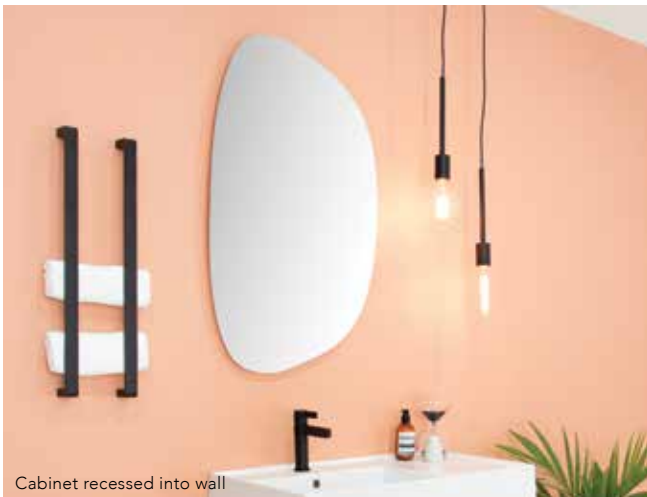

100mm slim cabinet depth, can be mounted or recessed into wall

Cabinet recessed into wall

Prime Oak Woodmatt textured cabinet finish
Mirror door in Matte White polyurethane

FEATURES

- Australian made.
- **125mm overall depth with 105mm carcass. Slim design allows it to be recessed into wall.**
- Cabinet available in a large selection of ADP cabinet finishes with matching interior and adjustable shelf, excludes all polyurethane finishes (see page 196 for colour options).
- Mirror door available in Matte Polyurethane finishes only.
- Soft-close door with full swing hinges.
- Hinged on long edge, available left or right.
- 3 x magnified mirror.
- Mirror is copper free.