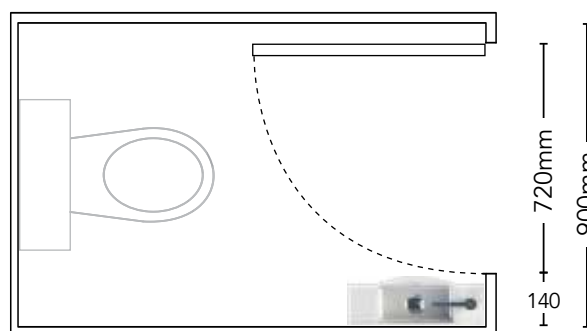

Halo

*Australian designed.
European engineered.*

Designed to suit Space Saver Plumbing Kit or Waterloo Bottle Trap.

Please note, due to the narrow depth of this basin, care should be taken when purchasing plumbing fittings or bottle traps. We recommend using the Space Saver Plumbing Kit, see page 192 or the Waterloo Bottle Trap, see page 256.

BASINS

FEATURES

- Wall hung.
- Compact 160mm projection and 450mm width with 1L basin capacity to overflow.
- Perfectly contoured basin design to maximise usability and to clear swinging doors when space is minimal.
- Elevated rim to prevent water spillage.
- Australian designed, European engineered.
- Available left or right hand tap hole.
- Solid surface basin with overflow, available in Gloss or Matte White.
- Chrome and gloss white overflow supplied.
- Wall fixings not included.

Please note tapware, plumbing and Universal Plug & Waste sold separately.

HALO WALL BASIN

450 (W) x 160 (D) x 100 (H) mm

	From:
Matte White / Left Tap Hole TOPSHAL45WMLTH	$369.00
Matte White / Right Tap Hole TOPSHAL45WMRTH	$369.00
Gloss White / Left Tap Hole TOPSHAL45WGLTH	$369.00
Gloss White / Right Tap Hole TOPSHAL45WGRTH	$369.00

For full product specifications go to www.adpastralia.com.au