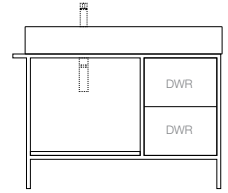

1000 Left Bowl (ANTFC1000FML)
1000 Right Bowl (ANTFC1000FMR)
Drawers opposite bowl.
From: $3,729.00