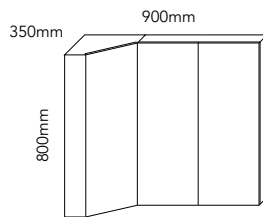

900 x 800	From:
Glacier Lite GLLOCSC0900-2D	$929.00
Glacier Pro GLPOCSC0900-2D	$1,009.00