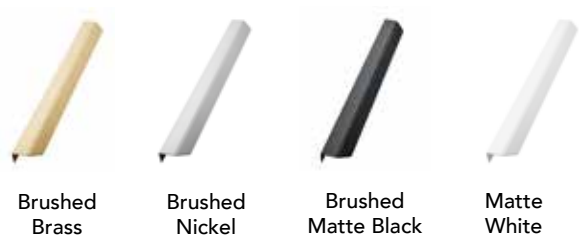

Brushed Brass

Brushed Nickel

Brushed Matte Black

Matte White

HENDRIX Overall depth 500mm

Wall Hung
Overall Height 400mm

Size:	From:	Size:	From:
600 Centre	$1,879.00	1500 Centre	$3,169.00
750 Centre	$1,949.00	1500 Offset	$3,169.00
900 Centre	$2,079.00	1500 Double	$3,229.00
1200 Centre	$2,609.00	1800 Centre	$3,589.00
1200 Offset	$2,609.00	1800 Offset	$3,589.00
1200 Double	$2,659.00	1800 Double	$3,639.00

Caesarstone® incurs a 25% surcharge.
Basin sold separately.
Please note this vanity cannot be made in a custom size.
For vanity configurations and codes see page 208.
For full product specifications go to www.adpastralia.com.au