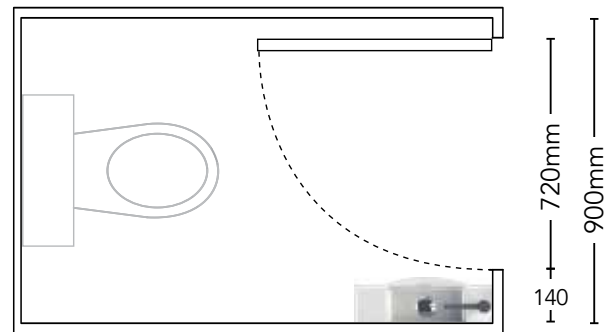

Charlie

FEATURES

- Australian made cabinet. Australian designed, European engineered basin.
- Wall hung or floor mount.
- Compact 160mm basin projection, available left or right hand tap hole. Cabinet projection 135mm and 450mm width.
- Perfectly contoured basin design to maximise usability, clearing swinging doors when space is minimal, 1L basin capacity to overflow.
- Solid surface basin with overflow and elevated rim to prevent water spillage. Available in Gloss or Matte White.
- Available in the full selection of ADP cabinet finishes (see page 196 for colour options).
- Internal storage shelf perfect for toilet paper.
- Soft-close door, left or right-hand hinged with side bevel-grip finger pull.
- Chrome and gloss white overflow ring and kit supplied.
- Universal Plug & Waste included, *Chrome* (more colours available at an additional charge, see page 192).
- *Wall Basin only option available (Halo Basin - page 135).*

Recommended for use with *Space Saver Plumbing kit* (see page 192) or the *Waterloo Bottle Trap* (see page 256).

SMALL SPACES

Designed to suit Space Saver Plumbing Kit or Waterloo Bottle Trap.

Please note, due to the narrow depth of this basin, care should be taken when purchasing plumbing fittings or bottle traps. We recommend using the Space Saver Plumbing Kit, see page 192 or the Waterloo Bottle Trap, see page 256.

Please note this vanity cannot be made in a custom size.
For vanity configurations and codes see page 250.
For full product specifications go to www.adpastralia.com.au

CHARLIE Overall depth 160mm

Wall Hung

Overall Height 550mm
Overall Width 450mm

Floor Mount

(Detachable Kickboard)
Overall Height 850mm
Overall Width 450mm

	From:		From:
Gloss White Top	$729.00	Gloss White Top	$759.00
Matte White Top	$729.00	Matte White Top	$759.00