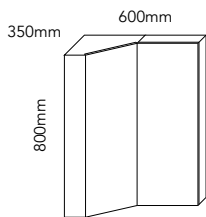

600 x 800	From:
Glacier Lite GLLOCSC0600-2D	$829.00
Glacier Pro GLPOCSC0600-2D	$879.00