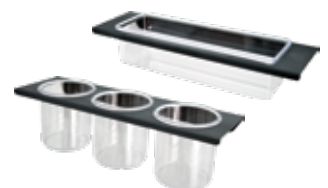

Storage Caddy Set

340 (L) x 100 (W) x 100 (H) mm
Graphite
FITSCAD3410SET

From: $89.00

Freight charges may apply on individual items.