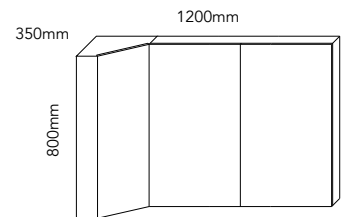

1200 x 800	From:
Glacier Lite GLLOCSC1200-2D	$1,039.00
Glacier Pro GLPOCSC1200-2D	$1,109.00

For full product specifications go to www.adpaustralia.com.au

CORNER