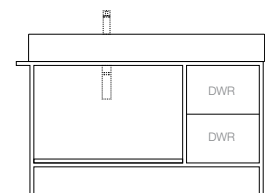

1200 Left Bowl (ANTFC1200FML)
1200 Right Bowl (ANTFC1200FMR)
Drawers opposite bowl.
From: $3,889.00