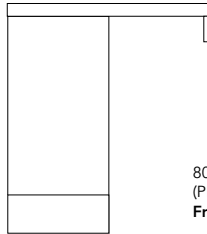

550 top with rail/400 cabinet
(PETR550WK)
From: $929.00

800 top with rail/400 cabinet
(PETR8004WK)
From: $1,029.00