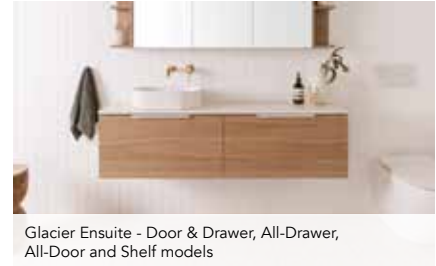

Customise One of Our Vanities

CUSTOMISABLE VANITIES

Our vanities with benchtop options (Cherry Pie, Friday Hybrid Quartz and Caesarstone) can be stretched to meet your specific measurements. Some great choices for custom sized vanities include:

When customising an ADP vanity, you must fill out an order form to ensure all details are correct.

ANY HANDLE

Most of our vanities can be customised with a handle style of your choice at no extra charge. Choose from Bevel-grip finger pull or from one of our handle options (see page 194). *Premium Handles incur a $20.00 charge per handle.*

CUSTOM OPTIONS	RRP FROM:
Stretch vanity in between standard sizes	Next standard size up e.g. 1100mm would be priced as a 1200mm
Special Colour - Polyurethane (Matte or Gloss finishes only)	$345.00 (contact ADP to confirm availability)
Special Colour - Laminex or Polytec	$345.00 (contact ADP to confirm availability)
Upgrade to Classic fronts (Deep Shaker, Shallow Shaker, Wide & Narrow V-Groove)	$135.00 per Panel (Matte polyurethane finish only)
Upgrade to 60mm Benchtop (on a vanity that comes standard with a 20mm benchtop)	Add 20% to RRP
Filler or Infill Panels (to be used if installing a vanity against a wall or between walls)	$52.00 each