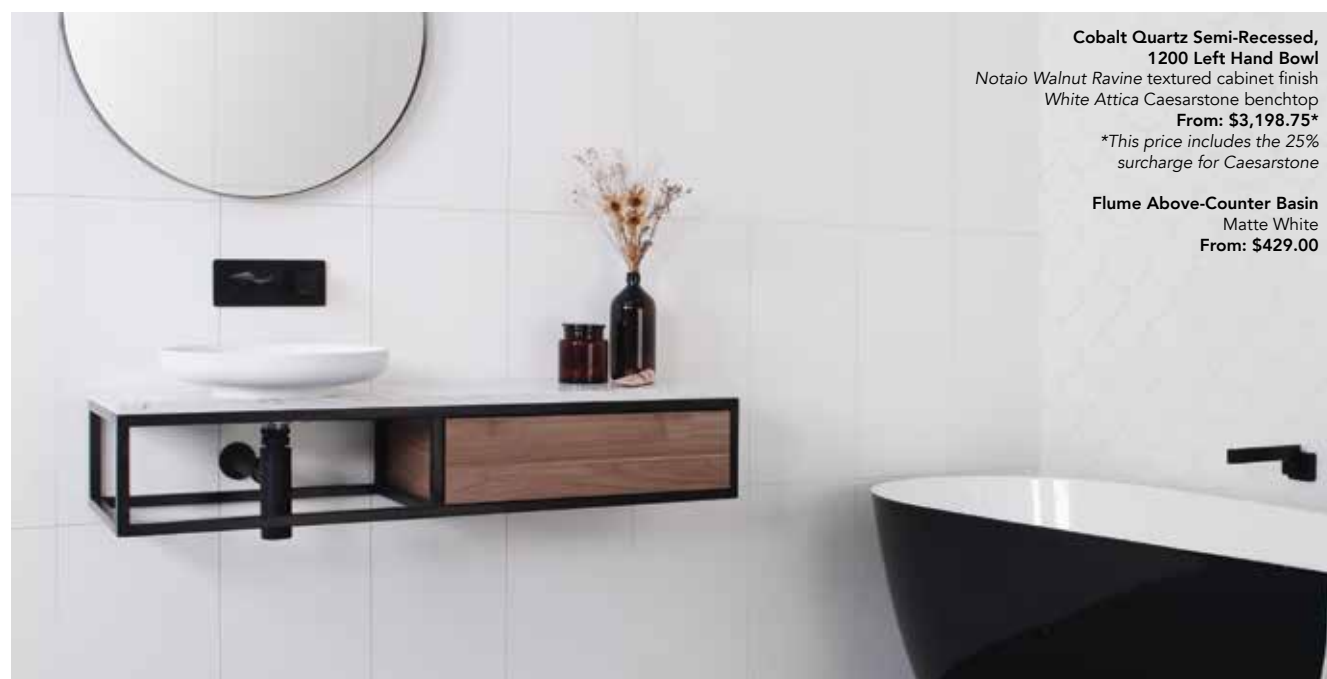

Flume above-counter basin,
Matte White (sold separately)

Karma above-counter basin,
Matte White (sold separately)

Cobalt Quartz Semi-Recessed

Add industrial luxe to your bathroom with the Cobalt Quartz.

FEATURES

- Wall hung, All-Drawer model.
- 350mm depth.
- 304 grade stainless steel frame, fabricated in Australia and finished in Matte Black and Matte White powdercoat.
- Benchtop available in Cherry Pie Premium Solid Surface (20mm), Friday Hybrid Quartz™ (20mm), or Caesarstone® (20mm - additional charges apply). See page 200 for colour options.
- Choose from a selection of ADP basins, refer to website for basin compatibility. Basin sold separately - see page 125.
- Available in the full selection of ADP cabinet finishes (see page 196 for colour options).
- Hettich AvanTech YOU push-to-open drawer(s) in anthracite.
- Universal Plug & Waste included, *Chrome* (more colours available at an additional charge, see page 192).

This vanity cannot be customised.

**Cobalt Quartz Semi-Recessed,
1200 Left Hand Bowl**
Notaio Walnut Ravine textured cabinet finish
White Attica Caesarstone benchtop
From: $3,198.75*
**This price includes the 25%
surcharge for Caesarstone*

Flume Above-Counter Basin
Matte White
From: $429.00