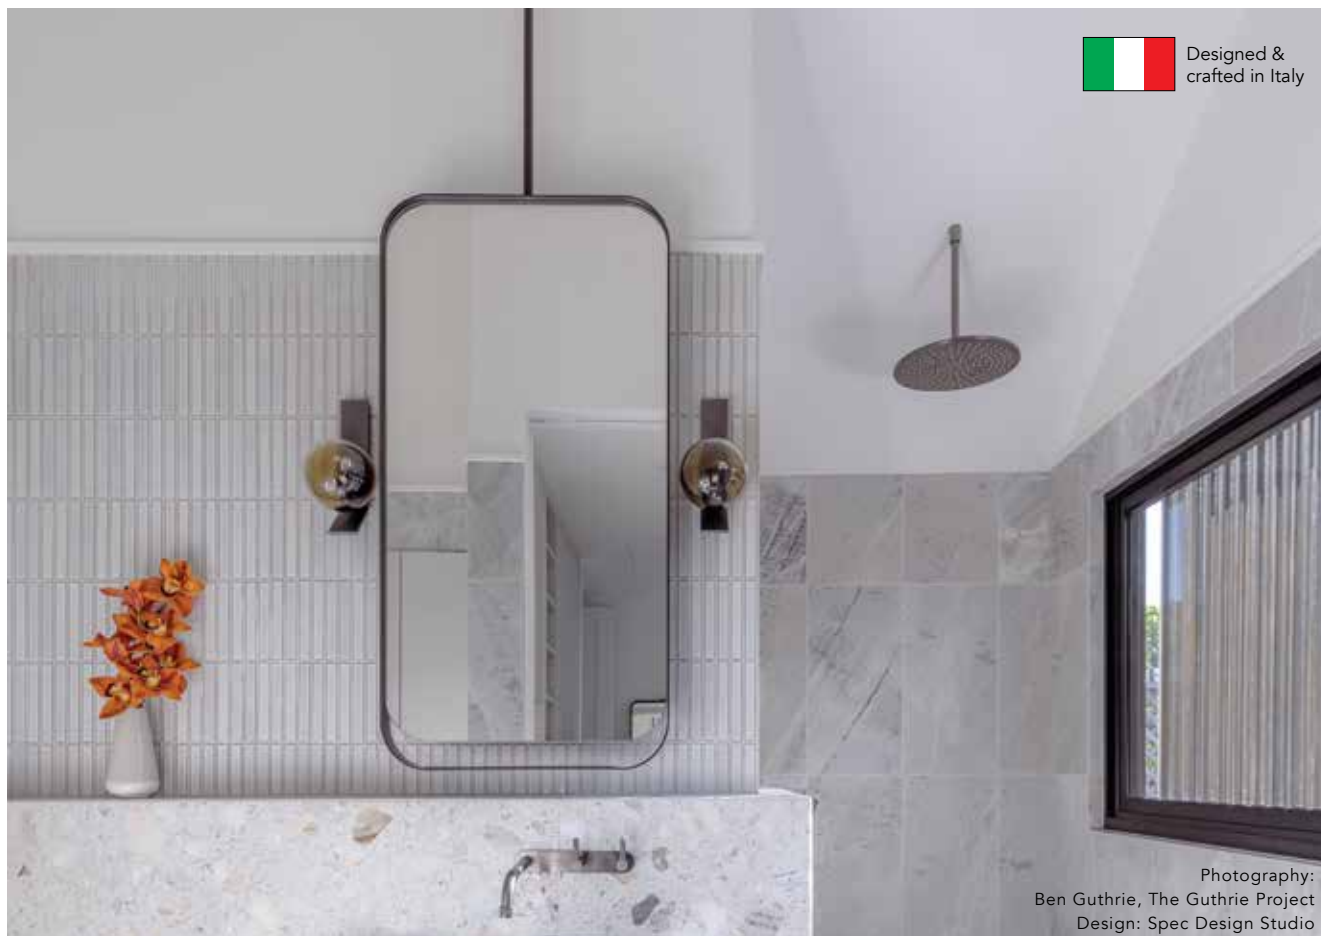

From: \$119.00

Alora

Designed & crafted in Italy

FEATURES

- Designed and crafted in Italy.
- Matte Black metal frame surround.
- Hanging bracket is located on the back of the mirror.
- Mirror is copper free.

ALORA MIRROR

700mm dia.
SMALO7070BK

From: \$619.00

Allegra

Designed & crafted in Italy

Photography:
Ben Guthrie, The Guthrie Project
Design: Spec Design Studio

FEATURES

- Designed and crafted in Italy.
- Matte Black metal frame surround and shelf.
- Adjustable 550mm rail to suit various ceiling heights, extra lengths of rail available. Rail is removable.
- Option of fixed, close to wall bracket, or swivel bracket.
- Hanging bracket is located on the back of the mirror
- Mirror is copper free.