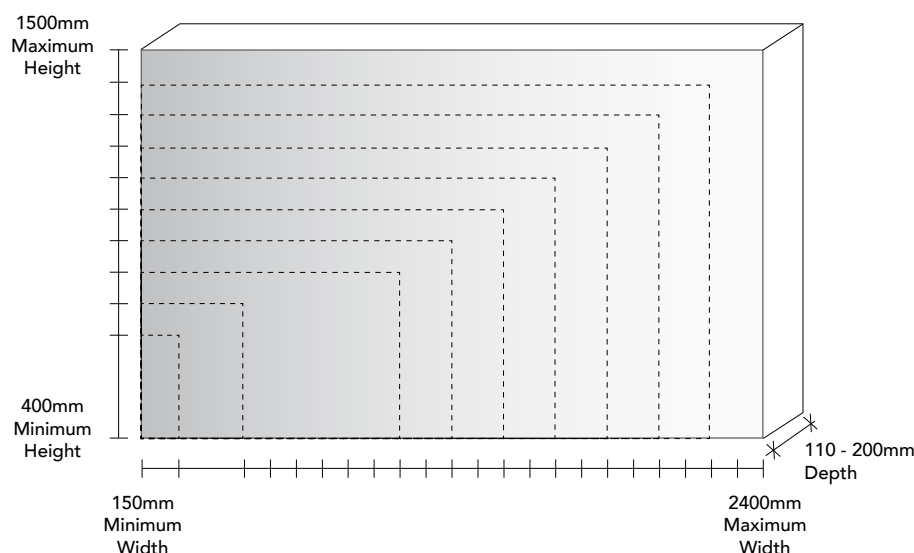

Custom Sized Mirrored Cabinet

Choose a Custom Sized Mirrored Cabinet for a specific height, depth or width.

Full polished edge copper free mirrored doors.

DEPTH

Choose between a minimum overall depth of 110mm to a maximum overall depth of 200mm. Keep in mind this includes 20mm door thickness including mirror (*Internal cabinet depth = overall depth - 36mm*).

For anything deeper please contact your nearest bathroom retail store for guidelines.

WIDTH

Choose between 150mm to 2400mm width.

(Please note anything longer than 1800mm width will be multiple cabinets due to shipping restrictions and weight).

HEIGHT

Choose between 400mm to 1500mm height.

INTERIOR

Choose from a fresh white or premium graphite interior.

SHELVES

All custom sized mirrored cabinets will have matching melamine shelves (fresh white or premium graphite).

Cabinets shorter than 999mm height come standard with 2 row of shelves, cabinets taller than 999mm height come standard with 3 rows of shelves. *Additional shelves are available to purchase, see pricing above.*

When customising an ADP mirrored cabinet, you must fill out an order form to ensure all details are correct.