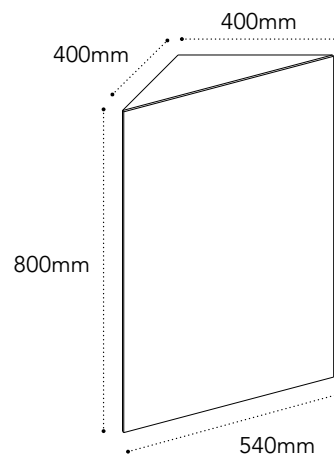

Glacier Corner Mirrored Cabinet

FEATURES

- Australian made.
- Corner mirrored cabinet.
- Available in the full selection of ADP silk and woodgrain cabinet finishes, excludes polyurethane (see page 196).
- Exposed interior with adjustable melamine shelves.
- Soft-close door, available left or right hand hinged.
- Copper free mirror.

540 x 800   **From:**
GLCOCSC0540-1D   **$659.00**

For full product specifications go to www.adpaustralia.com.au