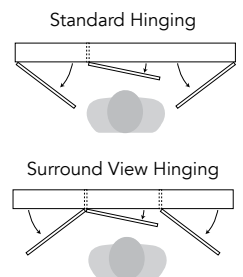

3 Door hinging explained

For door hinge configurations please see specifications.
For full product specifications go to www.adpastralia.com.au