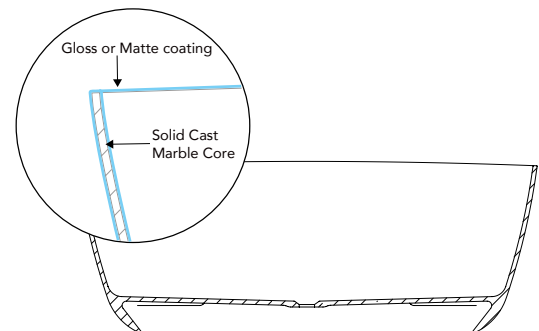

How to choose a bath that's right for you?

SIZE

Consider how much space in your bathroom you have for a bath. Also consider who will be using the bath most regularly. Will the kids be in it every night, or will it be used for a leisurely soak on the weekends?

STYLE

Your bath should be a continuation of the style in the rest of your bathroom. Whether you prefer a contemporary or classic look, showstopping or timeless, we have a bath to match your style.

COMFORT

All of our baths have been tried and tested for comfort and quality. We offer a range of baths in different shapes to suit various comfort preferences. Comfort is a personal choice, so explore the full range of options.

FINISH

Our range encompasses both Matte and Gloss finish baths. Matte finish baths make an elegant statement piece in your bathroom, while Gloss finishes are timeless and perfect for everyday family life.