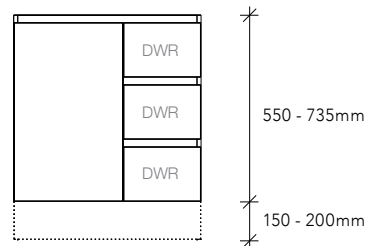

Trio (Floor Mount with Detachable Kickboard or Legs, 3 Drawers) Leg options see page 193.

ALL-DRAWER

Uninterrupted storage with clean lines. Contemporary look with maximum storage space and functionality.