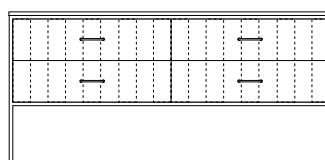

1800 Centre (IVYFAW1800FMC)
1800 Left Bowl (IVYFAW1800FML)
1800 Right Bowl (IVYFAW1800FMR)
1800 Double (IVYFAW1800FMD)
From: $3,819.00**

*For benchtop options please add the following to end of product code:
CP = Cherry Pie, F = Friday Hybrid Quartz™, CS = Caesarstone®
** Caesarstone incurs a 25% surcharge.

Basins sold separately.
For full product specifications go to
www.adpastralia.com.au