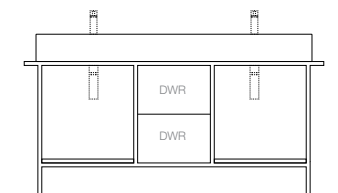

1400 Double Bowl (ANTFC1400FMD)
From: $4,449.00

Ashley* (Wall Hung) Overall Depth 500mm / Overall Height 400mm