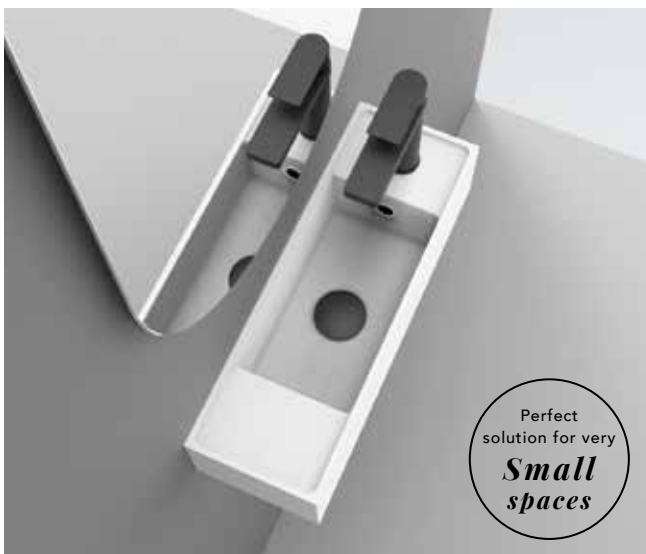

Designed to suit Space Saver Plumbing Kit or Waterloo Bottle Trap.

Please note, due to the narrow depth of this basin, care should be taken when purchasing plumbing fittings or bottle traps. We recommend using the Space Saver Plumbing Kit, see page 192 or the Waterloo Bottle Trap, see page 256.

FEATURES

- Wall hung.
- Compact 150mm projection and 450mm width with 1L basin capacity to overflow.
- Elevated rim to prevent water spillage.
- Australian designed, European engineered.
- Right Hand Tap Hole basin with overflow, available in Gloss White Duraform or Matte White Solid Surface.
- Chrome and gloss white overflow supplied.
- Wall fixings not included, basin requires drilling on install.

Please note tapware, plumbing and Universal Plug & Waste sold separately.

EON WALL BASIN

450 (W) x 150 (D) x 100 (H) mm

	From:
Matte White (Solid Surface) TOPSEON45WM	$349.00
Gloss White (Duraform) TOPSEON45WG	$349.00

For full product specifications go to www.adpaustralia.com.au