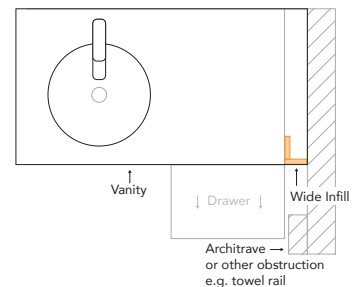

WIDE INFILL 60-100mm

Use when the drawer will not clear an architrave or obstruction (e.g. towel rail).

WIDEINFILLSGL

From: $249.00ea