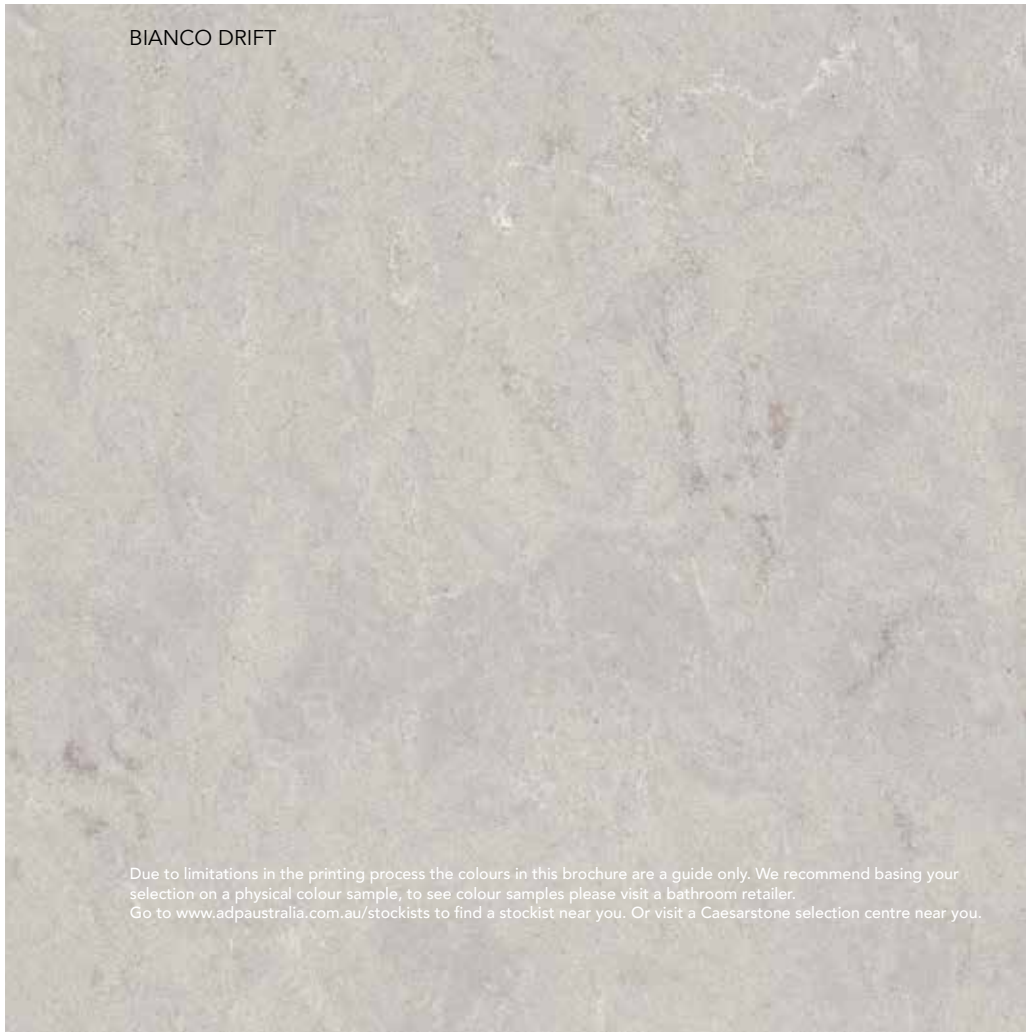

RUGGED CONCRETE