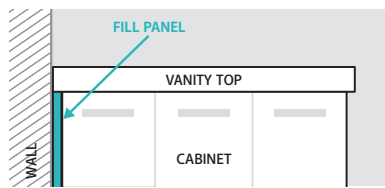

VANITY FILL PANEL Size (W x H x D): 50 x 880 x 18 mm (trim to size)

When your vanity is installed beside a wall, this panel fills the gap between the protruding basin-top and cabinet.