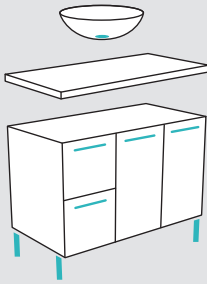

4

Select Your ACCENTS

Complete the look with a range of accents to suit your style.