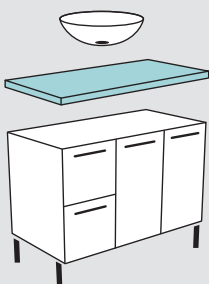

2

Select Your VANITY TOP

Our carefully crafted vanity tops are designed to fit onto any Fienza universal vanity cabinet. Choose from a range of styles, colours and materials.

PLEASE NOTE

These pages refer to above counter and semi-inset basin vanities only.

For undermount basin and stone top options, see pages 28-31.

Stone & Hardwood Top Cutting

Additional charges may apply for cutting stone or hardwood tops. Please view the table opposite for applicable charges. Terms and conditions apply for non-Fienza semi-inset basins, see below.

*Non-Fienza Semi-Inset Basins: A suitable cutting template must be supplied at the time of order. It is strongly recommended that you send the physical basin purchased for installation to your nearest Fienza distribution centre. In the event that a suitable cutting template cannot be supplied, you may be asked to send the physical basin to us for template creation. Fienza is not liable for inaccurate templates supplied to us.

Type of Cut	When purchased with a Fienza Basin	Non-Fienza Basins*
Basin Waste Hole	Included	$50
Semi-Inset Basin Hole	Included with item codes on page 15	$140
1 Tap Hole	Included	$50
3 Tap Holes	$50	$50

CALACATTA MARBLE

Add opulence to your bathroom with the stunning, luxurious style of Calacatta marble-effect stone from Fienza.

- Marble-effect, engineered quartz stone top
- 20 mm thick, 465 mm deep

750 mm $495 • 508-102

900 mm $585 • 508-103

1200 mm $770 • 508-104

1500 mm $1000 • 508-105

1800 mm $1200 • 508-106