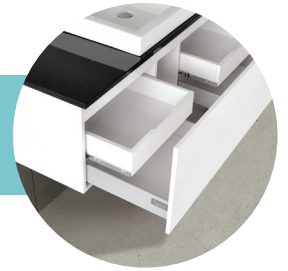

Choose left-hand or right-hand drawers where available

Door and drawer configurations vary. Find all cabinet specifications and images on our website: [fienza.com.au](http://fienza.com.au)

FINGERPULL Satin White Wall-Hung Cabinet