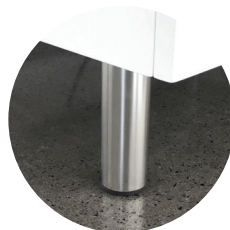

ALUMINIUM HANDLES & LEGS

Aluminium is a much less reactive material than stainless steel, keeping its bright chrome appearance and outlasting stainless steel products.

LIKE A CUSTOM-MADE VANITY, WITHOUT THE WAIT

Fienza's universal vanities range allows you to choose from a completely interchangeable range of vanity tops, cabinets, and accents to create a custom-look vanity for your bathroom. With all components in stock across 5 distribution centres in Australia, you can enjoy fast dispatch and delivery without the wait often required for custom-made vanities.

INDUSTRY LEADING WARRANTIES

We are committed to producing high quality durable products that will stand the test of time. We are proud to offer industry leading warranties on our products to give you piece of mind.

Cabinets

Stone Tops

Hardwood Tops

*Conditions apply. For details, please visit fienza.com.au/warranty

FSC CERTIFIED

Our universal vanity cabinets are sourced from manufacturers that hold Forest Stewardship Council® Certification (FSC). This ensures that the raw materials used in our products are only sourced from sustainable, managed plantation forests.

ECO-FRIENDLY E0 BOARD

Fienza cabinets are manufactured with highly water-resistant, 2-pac medium density fibreboard (MDF). The majority of our cabinet range is made from E0 grade board. E0 has 50% lower formaldehyde emission than the minimum Australian Standard (E1 board), reducing our impact on the environment and ensuring a safe product that can be installed immediately.

All prices are Recommended Retail Prices (RRP) including GST. Prices are subject to change or correction without notification. Consumers should enquire with a retailer for actual pricing. All information is provided on an E&OE basis (Errors and Omissions Excepted). Always check fienza.com.au for the latest, up-to-date product information. Images shown are representations only. Physical colour may vary from images shown. Visit your nearest retailer to view physical samples before buying. Some images are shown with accessories and/or furniture, which are not included in the price, and such products may not be available within our range.